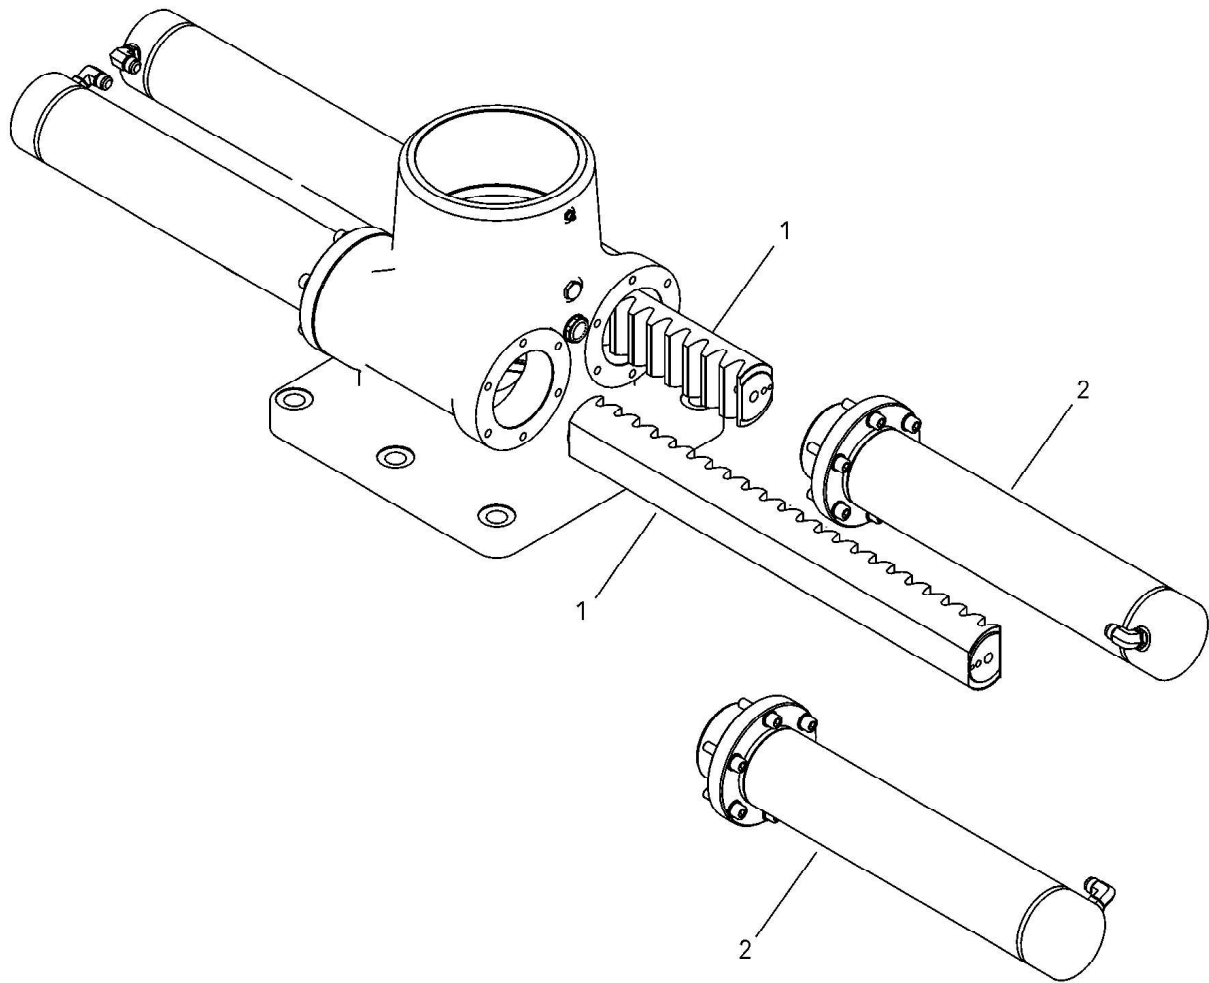

Spare parts book

Base housing	802310
Slewing system 360°	802410
Slewing system 220°	802411
Hydraulic lines 220°	802512
Hydraulic lines 360°/410°	802510
Crane Pillar 830	804101
Main boom SC70	806115
Main boom SC85	806115
Lift cylinder serial no. 37482-	806211
Pipes and hoses SC70	806313
Pipes and hoses SC85	806313
Outer boom SL	807113
Outer boom cylinder	807210
Outer boom cylinder 38382-	807213
Pipes and hoses SL	807312
Telescopic boom SL	808114
Telescopic cylinder 36317-	808210

Pos	Qty	Part No.	Description	Class Note			
1	1	4652187	Housing				
2	1	4654053	•Bushing				
3	1	9602852	•Bearing		SKF 24028CC		
4	1	4572831	•Spacer				
5	1	9602810	•Retainer ring		SgH 210		
6	2	4641046	•Glide pad				
8	4	9601244	Tubular pin		5.4 x 14		
9	2	4576705	Piston				
10	4	949445	Bolt	S	MC6S	16	60 *12.9 OBH
11	4	61450167	Flat gasket				
15	4	4551711	Flange				
16	24	4879527	Bolt	S	MC6S	12	50 *12.9 OBH
17	24	955897	Washer	S	BRB	13,0 X 24 X 2	
19	4	4551737	Lock ring				
20	1	9602801	Retainer ring		SgA 140		
21	1	4657971	Cover				
23	8	955271	Bolt	S	M6S	6	16 8.8
24	1	9988165	Plug		R 3/8"		
25	1	9988181	Plug		R 3/4"		
26	2	4899861	Lubricating nipple				
27	1	1000066	Filter plug				
28	1	4879438	Sight glass				
*	1	1525120	Seal kit				

Pos	Qty	Part No.	Description	Class Note
1	2	4652113	Rack	
2	4	4658936	Cylinder	

Pos	Qty	Part No.	Description	Class Note
1	2	4691286	Rack	
2	2	4691270	Cylinder	

Pos	Qty	Part No.	Description	Class Note
1	4	9604227	Elbow adaptor	R 3/8"-UNF 3/4"
2	2	9610221	T- fitting	UNF 3/4"
3	4	4670621	Hose	c-c 570 mm
4	2	9610174	Transition fitting	BSP 1/2"-UNF 3/4"

Pos	Qty	Part No.	Description	Class Note
1	4	9604227	Elbow adaptor	R 3/8"-UNF 3/4"
2	2	9610221	T- fitting	UNF 3/4"
3	4	4671961	Hose	c-c 720 mm
4	2	9610108	Hexagon nipple	

Pos	Qty	Part No.	Description	Class Note
1	1	4691271	Crane Pillar	830 mm
2	2	4879628	•Bushing	WB802 7580
3	1	4899861	•Lubricating nipple	
4	1	9610159	•Plug	
5	1	4656935	Pivot pin	
6	1	9602208	Screw	M6SF M10 x 25
7	1	9602224	Nut	KM 14