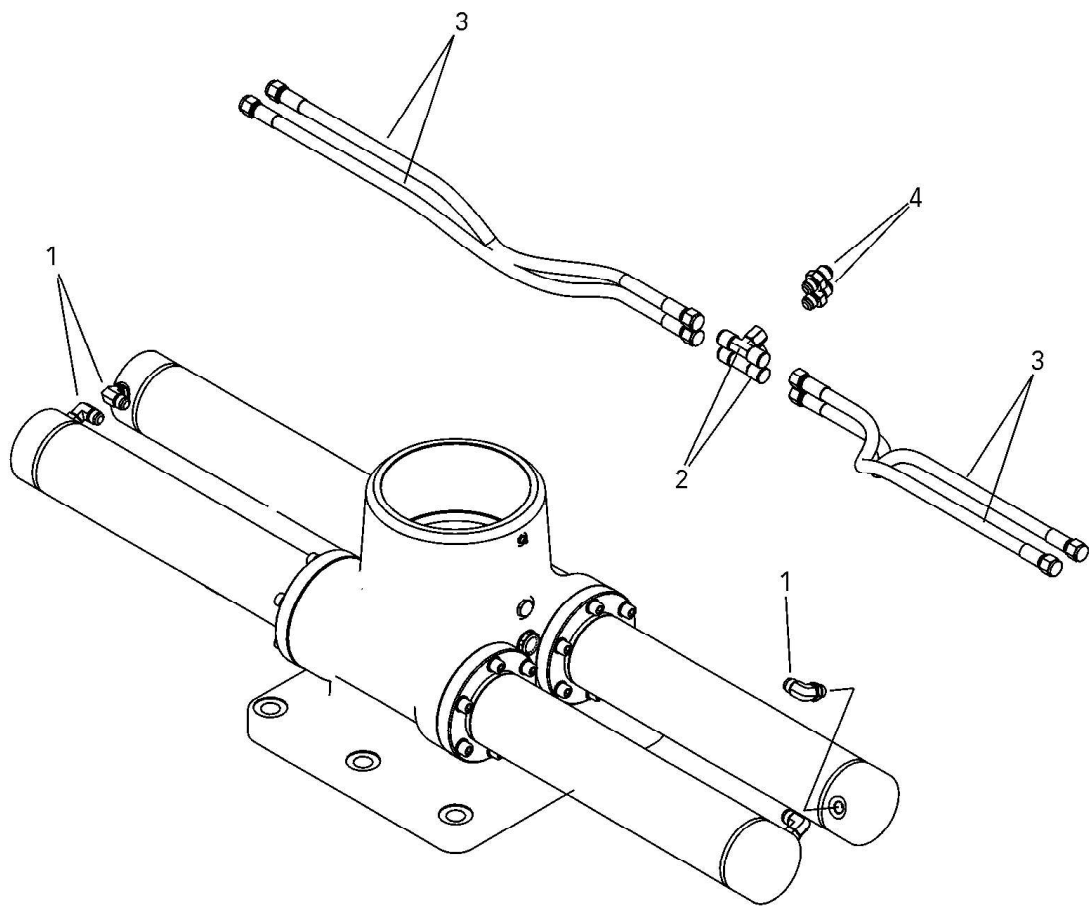

Spare parts book

Base housing	802310
Slewing system 360°	802410
Slewing system 220°	802411
Hydraulic lines 220°	802512
Hydraulic lines 360°/410°	802510
Crane Pillar 830	804101
Main boom SC70	806115
Main boom SC85	806115
Lift cylinder serial no. 37482-	806211
Pipes and hoses SC70	806313
Pipes and hoses SC85	806313
Outer boom SL	807113
Outer boom cylinder	807210
Outer boom cylinder 38382-	807213
Pipes and hoses SL	807312
Telescopic boom SL	808114
Telescopic cylinder 36317-	808210

Pos	Qty	Part No.	Description	Class Note			
1	1	4652187	Housing				
2	1	4654053	•Bushing				
3	1	9602852	•Bearing		SKF 24028CC		
4	1	4572831	•Spacer				
5	1	9602810	•Retainer ring		SgH 210		
6	2	4641046	•Glide pad				
8	4	9601244	Tubular pin		5.4 x 14		
9	2	4576705	Piston				
10	4	949445	Bolt	S	MC6S	16	60 *12.9 OBH
11	4	61450167	Flat gasket				
15	4	4551711	Flange				
16	24	4879527	Bolt	S	MC6S	12	50 *12.9 OBH
17	24	955897	Washer	S	BRB	13,0 X 24 X 2	
19	4	4551737	Lock ring				
20	1	9602801	Retainer ring		SgA 140		
21	1	4657971	Cover				
23	8	955271	Bolt	S	M6S	6	16 8.8
24	1	9988165	Plug		R 3/8"		
25	1	9988181	Plug		R 3/4"		
26	2	4899861	Lubricating nipple				
27	1	1000066	Filter plug				
28	1	4879438	Sight glass				
*	1	1525120	Seal kit				

Pos	Qty	Part No.	Description	Class Note
1	2	4652113	Rack	
2	4	4658936	Cylinder	

Pos	Qty	Part No.	Description	Class Note
1	2	4691286	Rack	
2	2	4691270	Cylinder	

Pos	Qty	Part No.	Description	Class Note
1	4	9604227	Elbow adaptor	R 3/8"-UNF 3/4"
2	2	9610221	T- fitting	UNF 3/4"
3	4	4670621	Hose	c-c 570 mm
4	2	9610174	Transition fitting	BSP 1/2"-UNF 3/4"

Pos	Qty	Part No.	Description	Class Note
1	4	9604227	Elbow adaptor	R 3/8"-UNF 3/4"
2	2	9610221	T- fitting	UNF 3/4"
3	4	4671961	Hose	c-c 720 mm
4	2	9610108	Hexagon nipple	

Pos	Qty	Part No.	Description	Class Note
1	1	4691271	Crane Pillar	830 mm
2	2	4879628	•Bushing	WB802 7580
3	1	4899861	•Lubricating nipple	
4	1	9610159	•Plug	
5	1	4656935	Pivot pin	
6	1	9602208	Screw	M6SF M10 x 25
7	1	9602224	Nut	KM 14