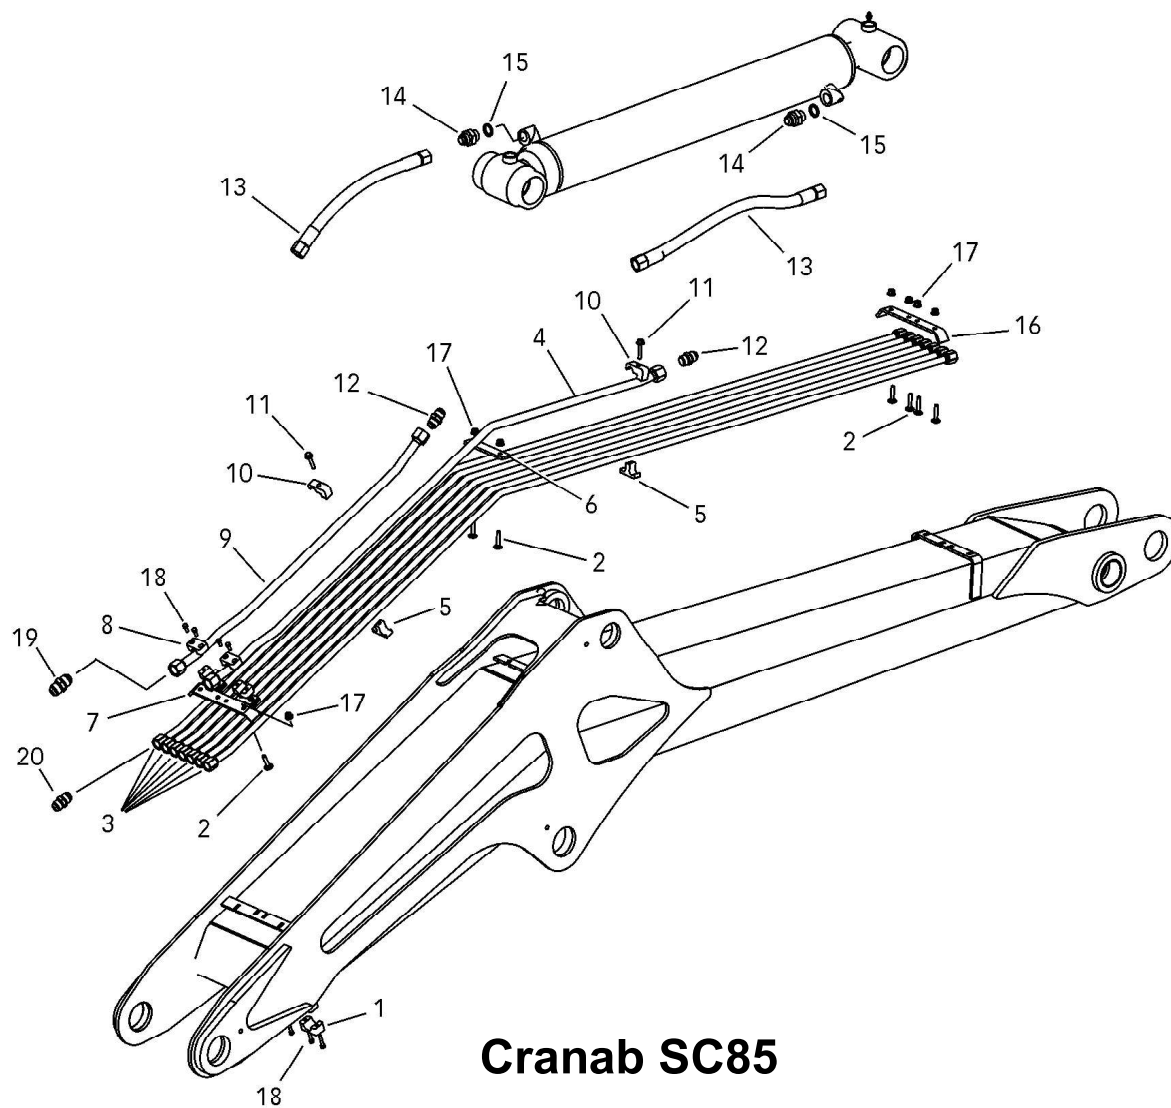

Cranab SC85

Pos	Qty	Part No.	Description	Class Note
1	2	9610208	Clamp	04-428 PPH
2	10	9608583	Screw	MVBF M8x40
3	7	4691258	Oil pipe	
4	1	4691260	Oil pipe	
5	2	4572807	Clamp	
6	1	4656644	Clamp	
7	1	4656956	Clamp	
8	2	9610280	Clamp	
9	1	4691259	Oil pipe	
10	2	4590571	Clamp	
11	2	9602216	Screw	M8x30
12	2	64306512	Coupling	
13	2	1537963	Hose	c-c 500 mm
14	2	4879799	Hexagon nipple	
15	2	944252	Flat gasket	
16	1	4656658	Clamp	
17	10	9603433	Nut	M8 Locking
18	8	9922211	Screw	MC6S M6x35
19	2	1516768	Hexagon nipple	R, BSP 3/4" - UNF 1.1/16"
20	6	4899143	Hexagon nipple	R, BSP 1/2" - UNF 7/8"