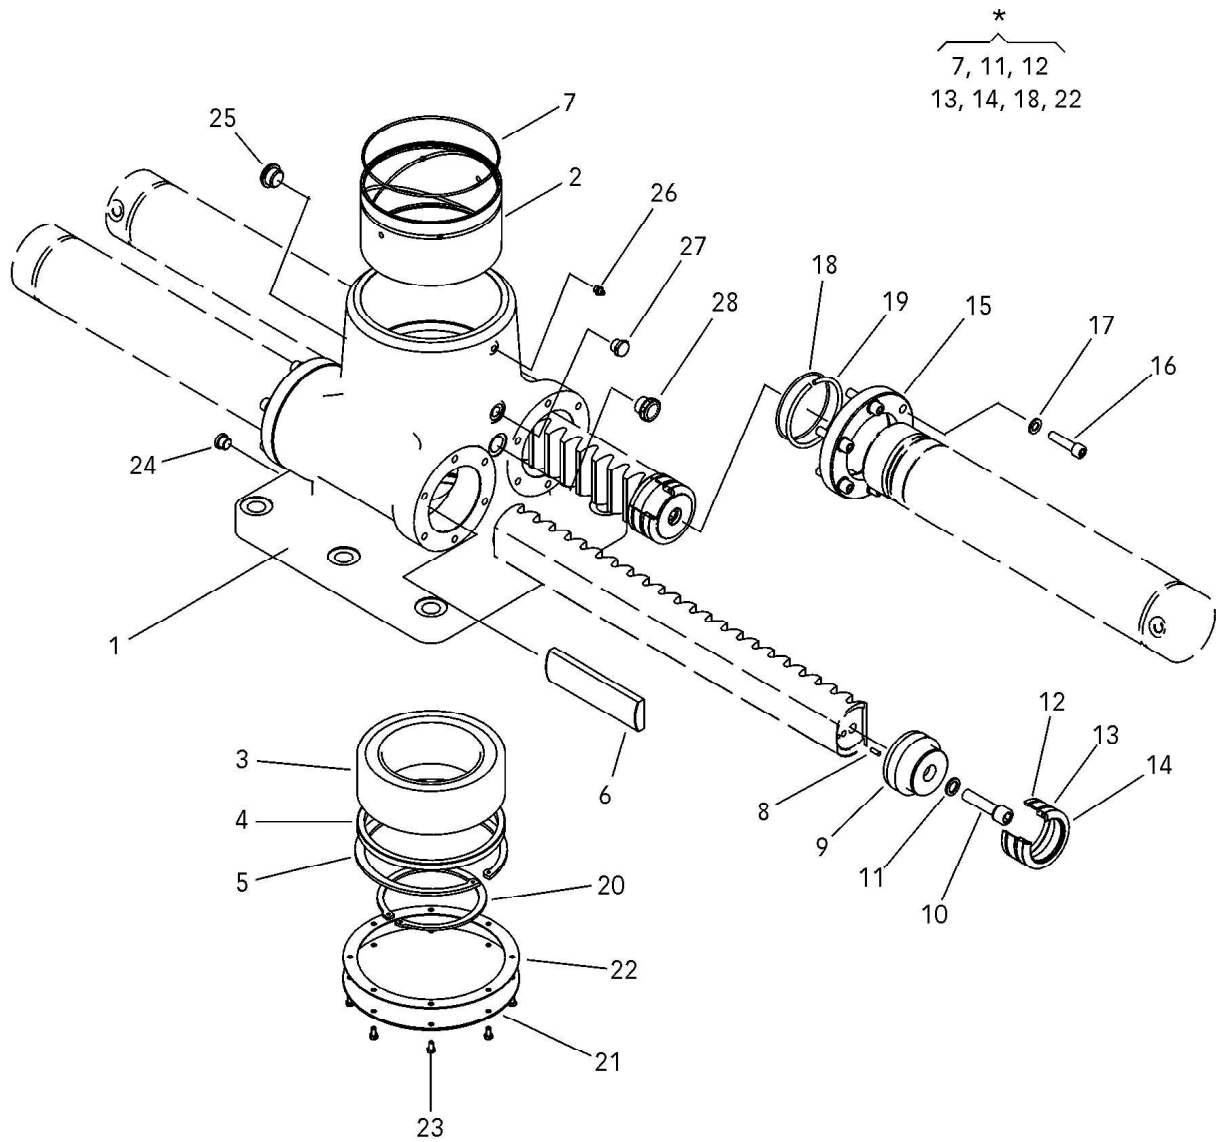

Spare parts book

Base housing	802310
Slewing system 360°	802410
Slewing system 220°	802411
Hydraulic lines 220°	802512
Hydraulic lines 360°/410°	802510
Crane Pillar 830	804101
Main boom SC70	806115
Main boom SC85	806115
Lift cylinder serial no. 37482-	806211
Pipes and hoses SC70	806313
Pipes and hoses SC85	806313
Outer boom SL	807113
Outer boom cylinder	807210
Outer boom cylinder 38382-	807213
Pipes and hoses SL	807312
Telescopic boom SL	808114
Telescopic cylinder 36317-	808210

Pos	Qty	Part No.	Description	Class Note			
1	1	4652187	Housing				
2	1	4654053	•Bushing				
3	1	9602852	•Bearing		SKF 24028CC		
4	1	4572831	•Spacer				
5	1	9602810	•Retainer ring		SgH 210		
6	2	4641046	•Glide pad				
8	4	9601244	Tubular pin		5.4 x 14		
9	2	4576705	Piston				
10	4	949445	Bolt	S	MC6S	16	60 *12.9 OBH
11	4	61450167	Flat gasket				
15	4	4551711	Flange				
16	24	4879527	Bolt	S	MC6S	12	50 *12.9 OBH
17	24	955897	Washer	S	BRB	13,0 X 24 X 2	
19	4	4551737	Lock ring				
20	1	9602801	Retainer ring		SgA 140		
21	1	4657971	Cover				
23	8	955271	Bolt	S	M6S	6	16 8.8
24	1	9988165	Plug		R 3/8"		
25	1	9988181	Plug		R 3/4"		
26	2	4899861	Lubricating nipple				
27	1	1000066	Filter plug				
28	1	4879438	Sight glass				
*	1	1525120	Seal kit				

Pos	Qty	Part No.	Description	Class Note
1	4	9604227	Elbow adaptor	R 3/8"-UNF 3/4"
2	2	9610221	T- fitting	UNF 3/4"
3	4	4671961	Hose	c-c 720 mm
4	2	9610108	Hexagon nipple	

Pos	Qty	Part No.	Description	Class Note
1	1	4691271	Crane Pillar	830 mm
2	2	4879628	•Bushing	WB802 7580
3	1	4899861	•Lubricating nipple	
4	1	9610159	•Plug	
5	1	4656935	Pivot pin	
6	1	9602208	Screw	M6SF M10 x 25
7	1	9602224	Nut	KM 14