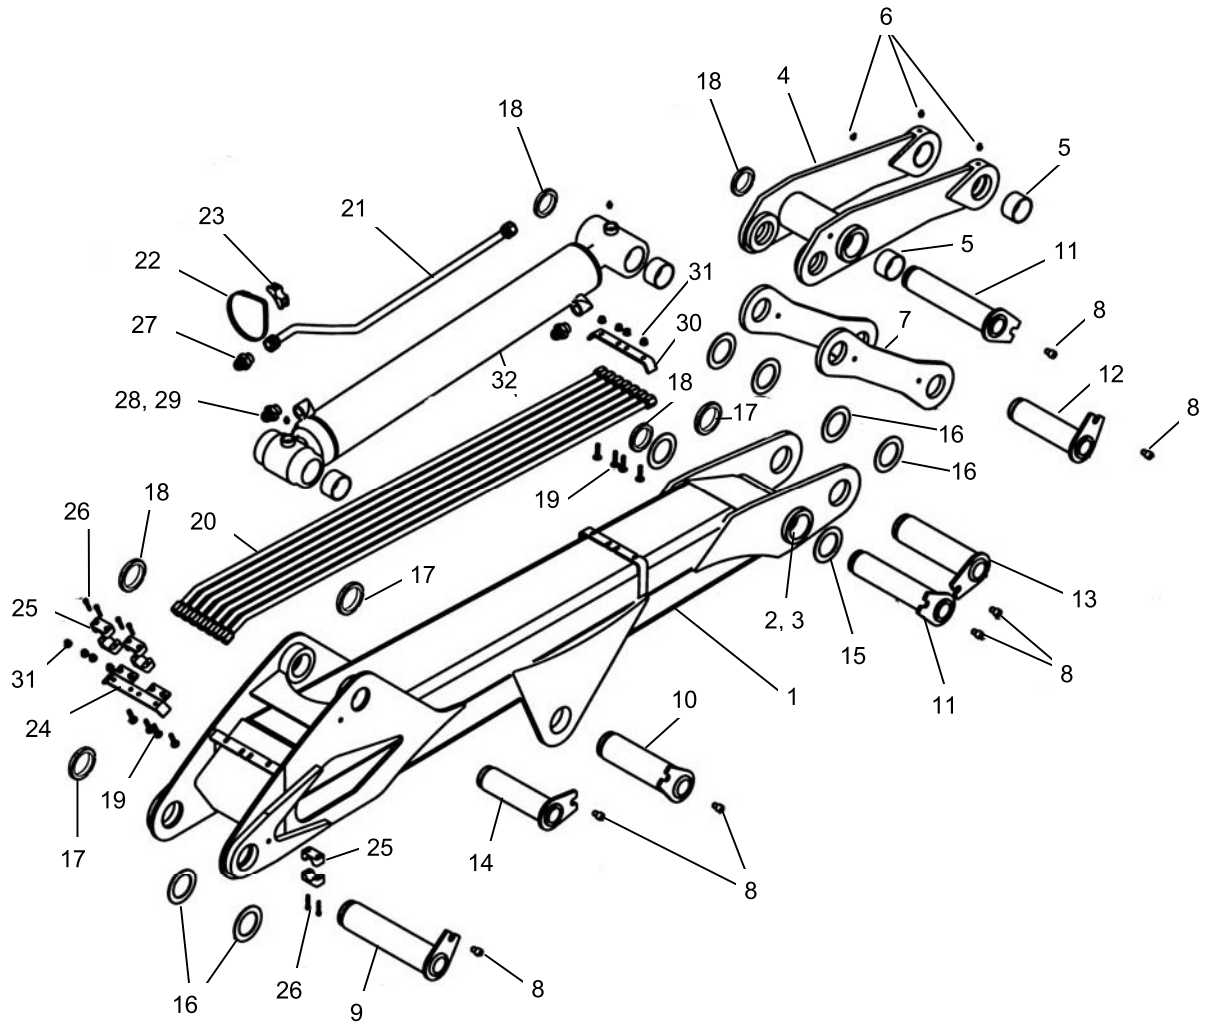

Pos	Qty	Part No.	Description	Class Note
1	4	9604227	Elbow adaptor	R 3/8"-UNF 3/4"
2	2	9610221	T- fitting	UNF 3/4"
3	4	4671961	Hose	c-c 720 mm
4	2	9610108	Hexagon nipple	

Pos	Qty	Part No.	Description	Class Note
1	1	4691271	Crane Pillar	830 mm
2	2	4879628	•Bushing	WB802 7580
3	1	4899861	•Lubricating nipple	
4	1	9610159	•Plug	
5	1	4656935	Pivot pin	
6	1	9602208	Screw	M6SF M10 x 25
7	1	9602224	Nut	KM 14

Cranab SC70

Pos	Qty	Part No.	Description	Class Note
1	1	4692152	Main boom	
2	2	9602135	•Bushing	WB 802 WF 6540
3	1	489861	•Grease nipple	AHKR 1/8
4	1	4655090	Link	
5	4	9602135	•Bushing	WB 802 WF 6540
6	3	489861	•Grease nipple	AHKR 1/8
7	2	4655436	Link	
8	7	9610053	Screw	MC6S M12x16
9	1	4690882	Pivot pin	
10	2	4571801	Pivot pin	
11	2	4655447	Pivot pin	
12	1	4628195	Pivot pin	
13	1	4605136	Pivot pin	
14	4	9610202	Washer	
15	4	9610103	Washer	80/120x2.5
16	3	9602224	Nut	KM 14
17	4	9602232	Nut	KM 12
18	1	4691225	Washer	