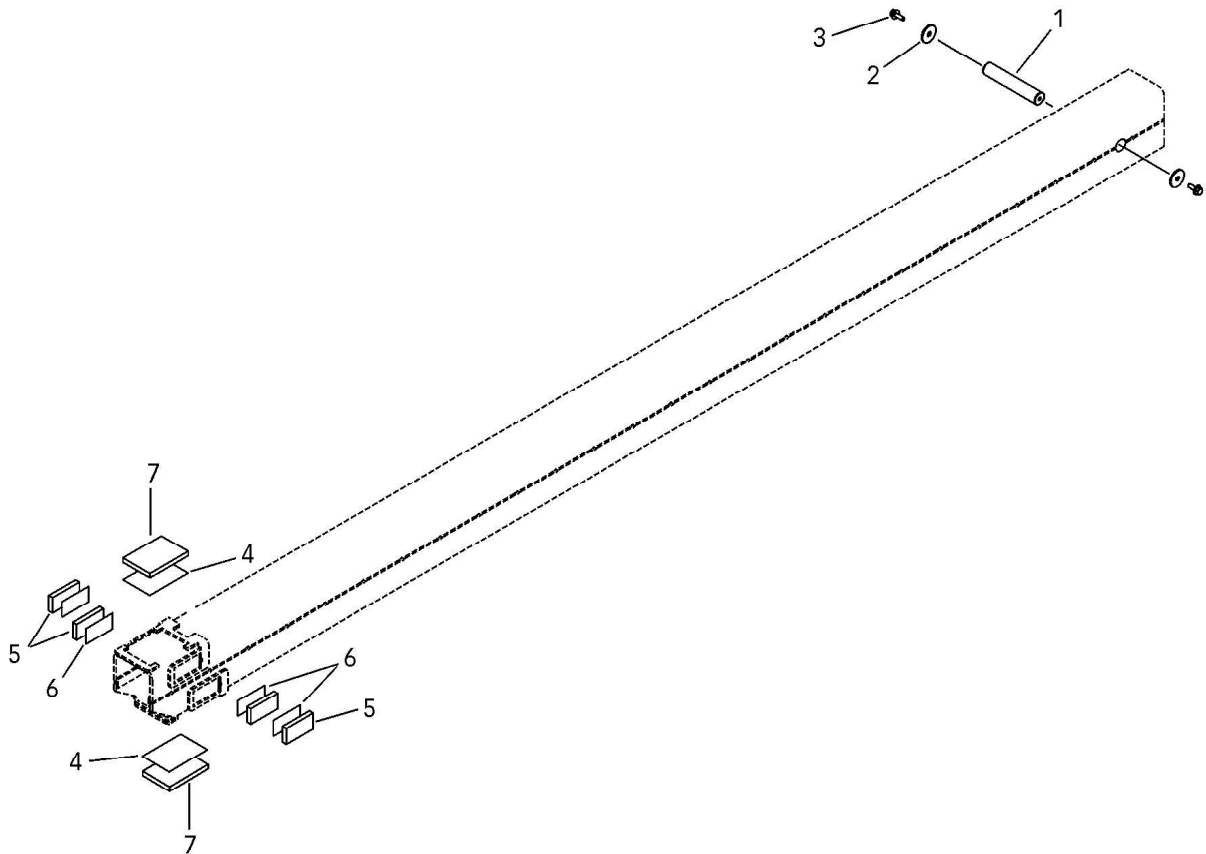

Pos	Qty	Part No.	Description	Class	Note
1	1	4656935	Pivot pin		
2	2	9602267	Washer		SRKB 9x35x3
3	2	5009661	Bolt	S	M6SF 8 20 *8,8 FZB
4	2	4555309	Shim		t = 1 mm
5	4	4656603	Glide pad		70x35x10
6	4	4658373	Shim		
7	2	4656967	Glide pad		100x70x10