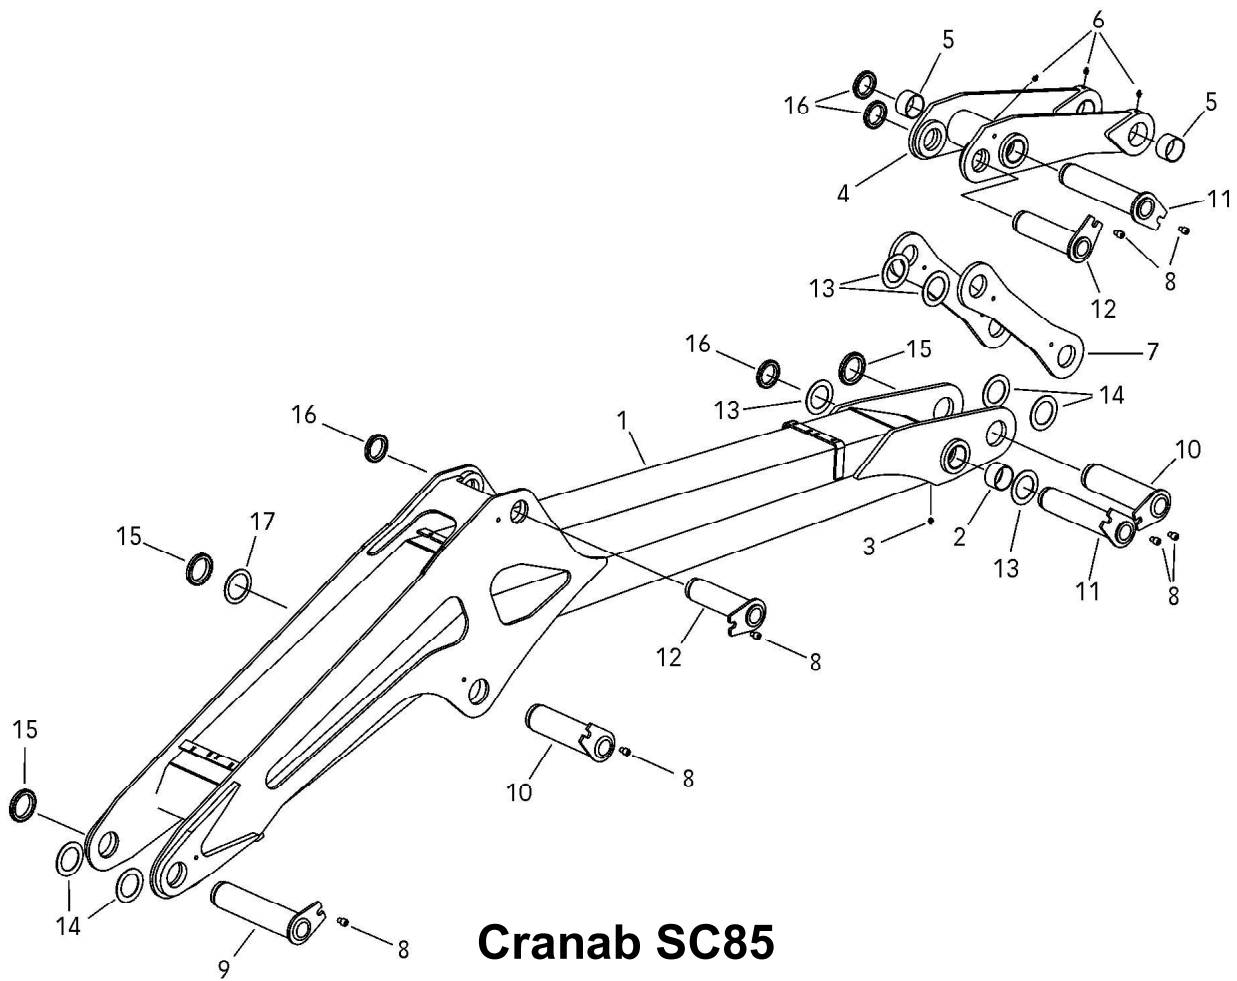

Cranab SC85

Pos	Qty	Part No.	Description	Class Note
1	1	4700163	Main boom	
2	2	9602135	•Bushing	WB 802 WF 6540
3	1	4899861	•Lubricating nipple	
4	1	4655090	Link	
5	4	9602135	•Bushing	WB 802 WF 6540
6	3	4899861	•Lubricating nipple	
7	1	4655436	Link	
8	8	9610053	Screw	MC6S M12x16
9	1	4690882	Pivot pin	
10	2	4571801	Pivot pin	
11	2	4655447	Pivot pin	
12	2	4628195	Pivot pin	
13	4	9610202	Washer	
14	4	9610103	Washer	80/120x2.5
15	4	9602224	Nut	KM 14
16	4	9602232	Nut	KM 12
17	1	4691225	Washer