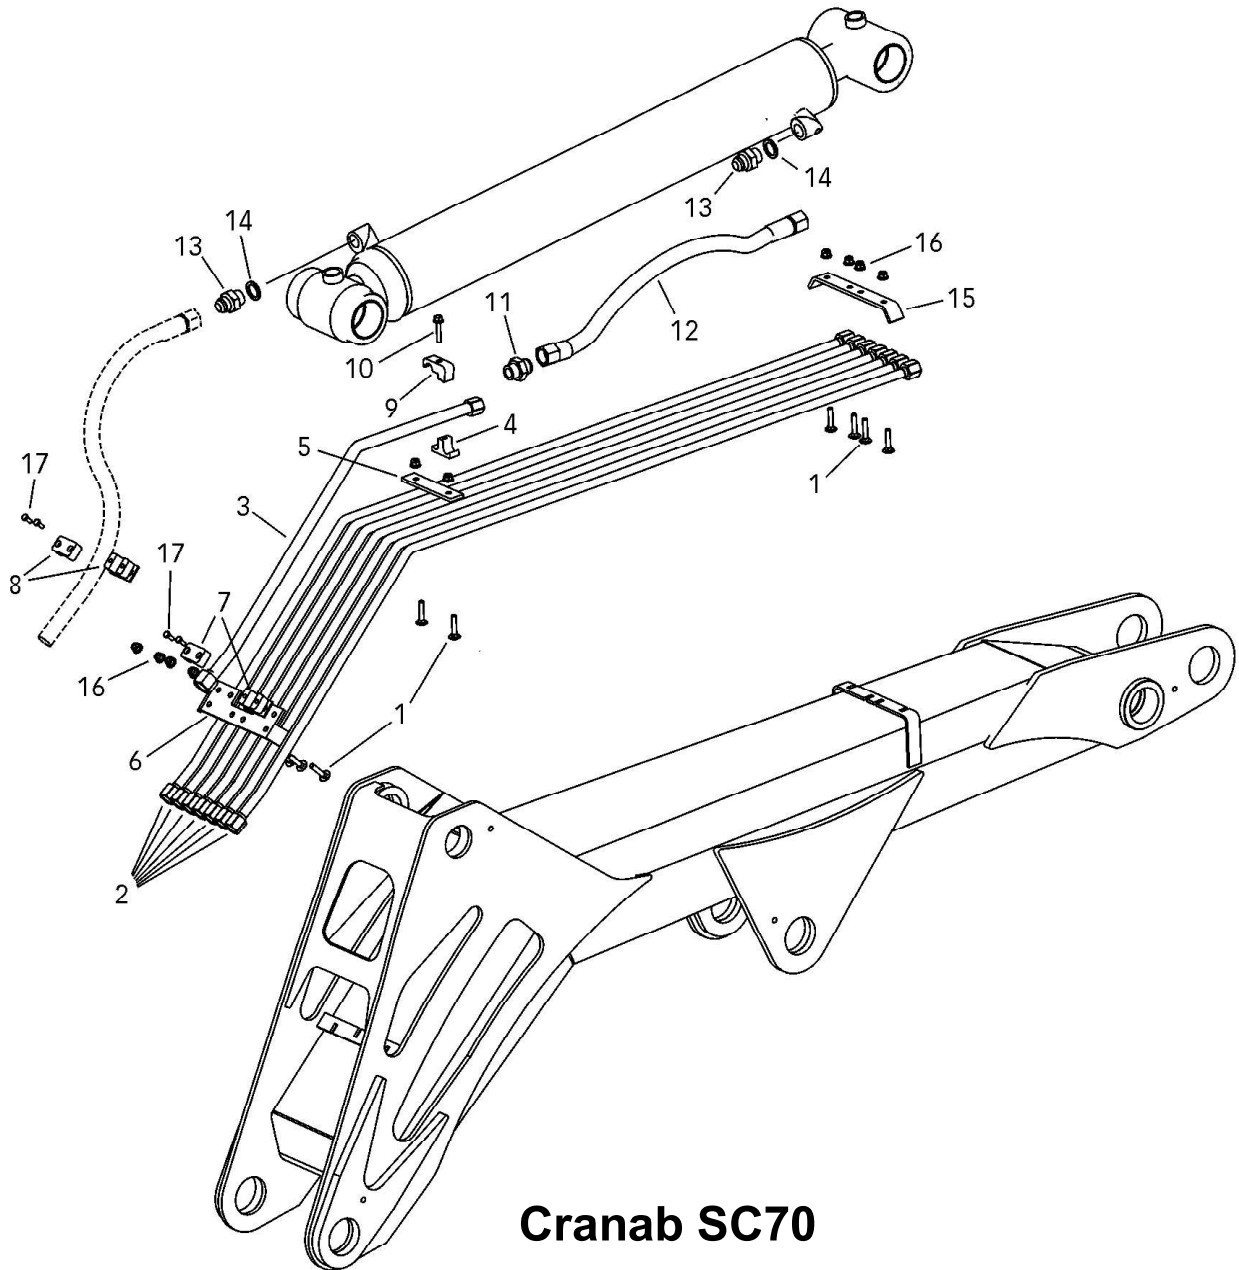

Cranab SC70

Pos	Qty	Part No.	Description	Class Note
1	10	9608583	Screw	MVBF M8x40
2	6	4692171	Oil pipe	
3	1	4692172	Oil pipe	
4	2	4572807	Clamp	
5	1	4656644	Clamp	
6	1	4656956	Clamp	
7	4	9610280	Clamp	
8	1	9602542	Clamp	
9	2	4590571	Clamp	
10	2	9602216	Screw	M8x30
11	2	64306512	Coupling	
12	2	1537963	Hose	c-c 500 mm
13	2	4879799	Hexagon nipple	
14	2	944252	Flat gasket	
15	1	4656658	Clamp	
16	10	9603433	Nut	M8 Locking
17	8	9922211	Screw	MC6S M6x35