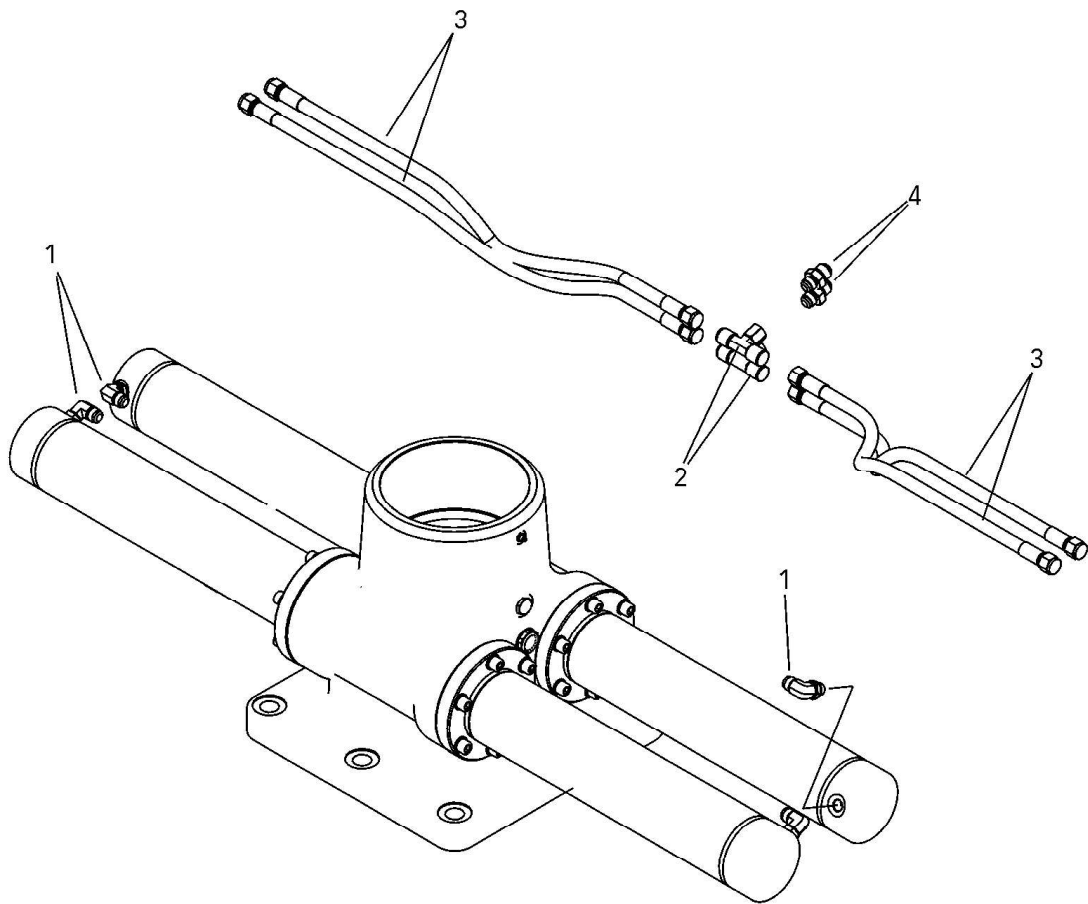

Spare parts book

Base housing	802310
Slewing system 360°	802410
Slewing system 220°	802411
Hydraulic lines 220°	802512
Hydraulic lines 360°/410°	802510
Crane Pillar 830	804101
Main boom SC70	806115
Main boom SC85	806115
Lift cylinder serial no. 37482-	806211
Pipes and hoses SC70	806313
Pipes and hoses SC85	806313
Outer boom SL	807113
Outer boom cylinder	807210
Outer boom cylinder 38382-	807213
Pipes and hoses SL	807312
Telescopic boom SL	808114
Telescopic cylinder 36317-	808210

Pos	Qty	Part No.	Description	Class Note			
1	1	4652187	Housing				
2	1	4654053	•Bushing				
3	1	9602852	•Bearing		SKF 24028CC		
4	1	4572831	•Spacer				
5	1	9602810	•Retainer ring		SgH 210		
6	2	4641046	•Glide pad				
8	4	9601244	Tubular pin		5.4 x 14		
9	2	4576705	Piston				
10	4	949445	Bolt	S	MC6S	16	60 *12.9 OBH
11	4	61450167	Flat gasket				
15	4	4551711	Flange				
16	24	4879527	Bolt	S	MC6S	12	50 *12.9 OBH
17	24	955897	Washer	S	BRB	13,0 X 24 X 2	
19	4	4551737	Lock ring				
20	1	9602801	Retainer ring		SgA 140		
21	1	4657971	Cover				
23	8	955271	Bolt	S	M6S	6	16 8.8
24	1	9988165	Plug		R 3/8"		
25	1	9988181	Plug		R 3/4"		
26	2	4899861	Lubricating nipple				
27	1	1000066	Filter plug				
28	1	4879438	Sight glass				
*	1	1525120	Seal kit				

Pos	Qty	Part No.	Description	Class Note
1	2	4652113	Rack	
2	4	4658936	Cylinder	

Pos	Qty	Part No.	Description	Class Note
1	2	4691286	Rack	
2	2	4691270	Cylinder	

Pos	Qty	Part No.	Description	Class Note
1	4	9604227	Elbow adaptor	R 3/8"-UNF 3/4"
2	2	9610221	T- fitting	UNF 3/4"
3	4	4670621	Hose	c-c 570 mm
4	2	9610174	Transition fitting	BSP 1/2"-UNF 3/4"

Pos	Qty	Part No.	Description	Class Note
1	4	9604227	Elbow adaptor	R 3/8"-UNF 3/4"
2	2	9610221	T- fitting	UNF 3/4"
3	4	4671961	Hose	c-c 720 mm
4	2	9610108	Hexagon nipple	

Pos	Qty	Part No.	Description	Class Note
1	1	4691271	Crane Pillar	830 mm
2	2	4879628	•Bushing	WB802 7580
3	1	4899861	•Lubricating nipple	
4	1	9610159	•Plug	
5	1	4656935	Pivot pin	
6	1	9602208	Screw	M6SF M10 x 25
7	1	9602224	Nut	KM 14