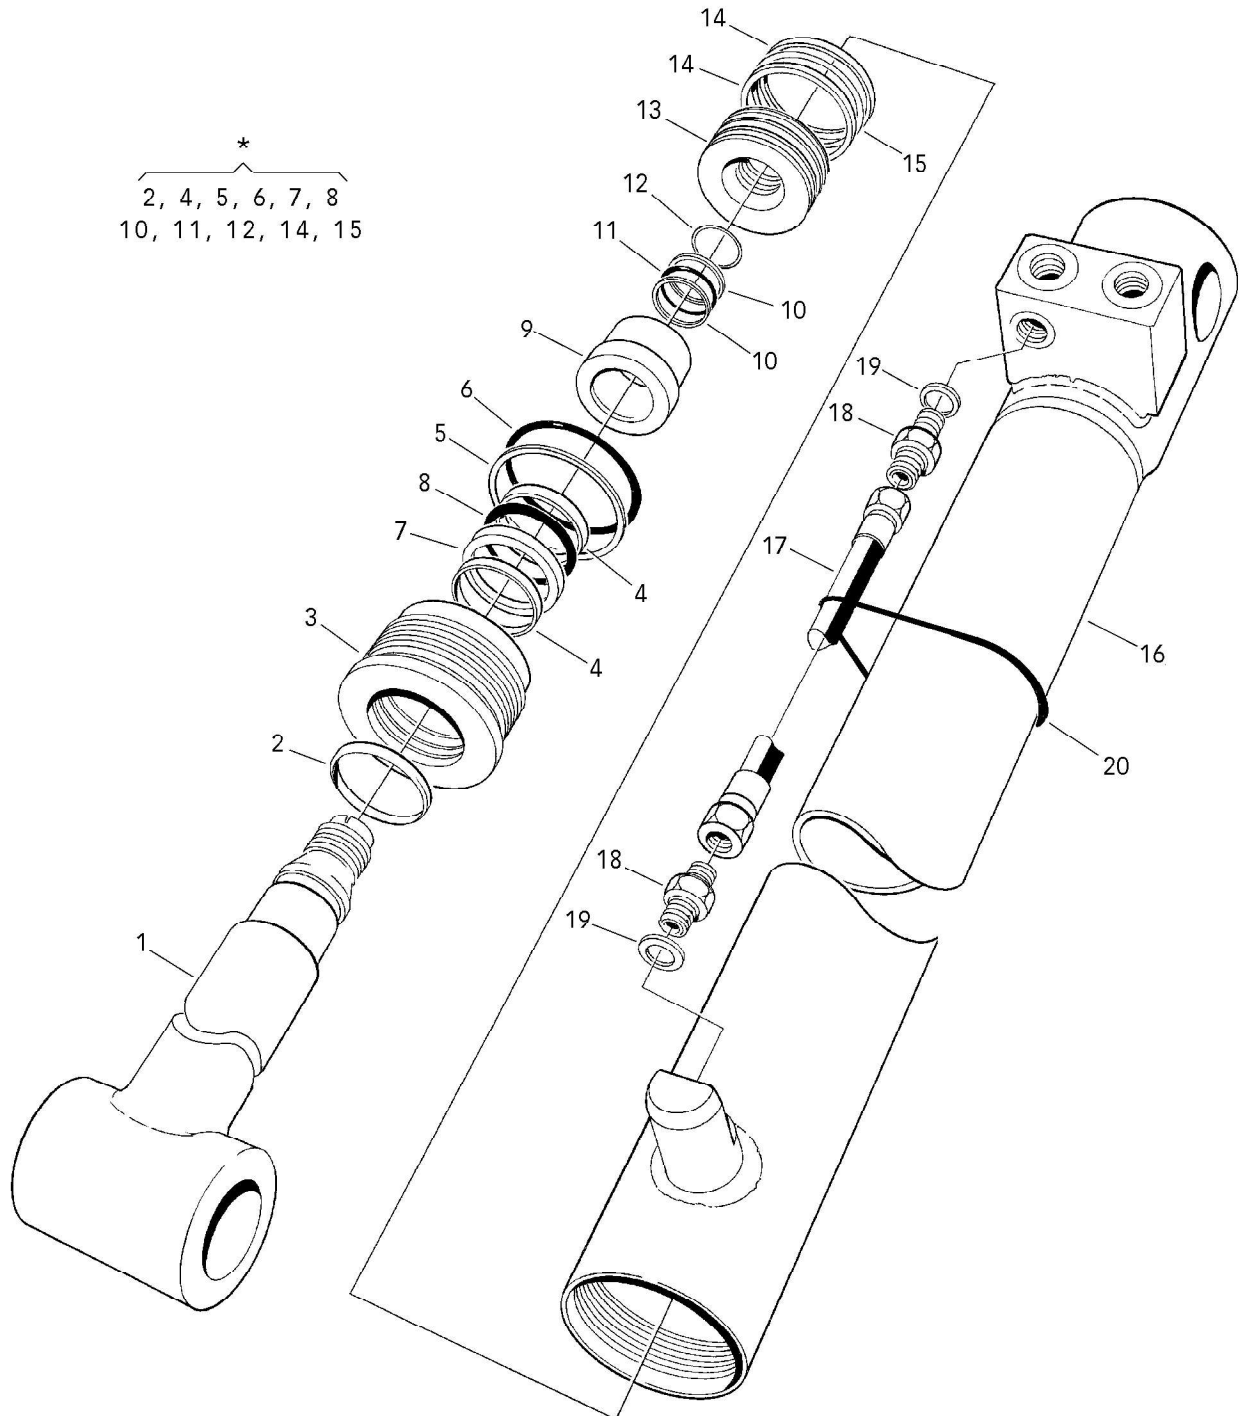

Pos	Qty	Part No.	Description	Class	Note
	1	4690413	Cylinder compl.		Ø 50/32 - 1500
1	1	4665710	•Piston rod		
3	1	4663525	•Top nut		
9	1	4690415	•Damping sleeve		
13	1	4663559	•Piston		
16	1	4690414	•Cylinder		
17	1	4673069	Hose		
18	2	4899143	Hexagon nipple		R, BSP 1/2" - UNF 7/8"
19	2	943908	Bonded seal		
20	2	925092	O-ring	S	54,50 3,00
*	1	1525178	Seal kit		
	0				
	0				
	0				
	0