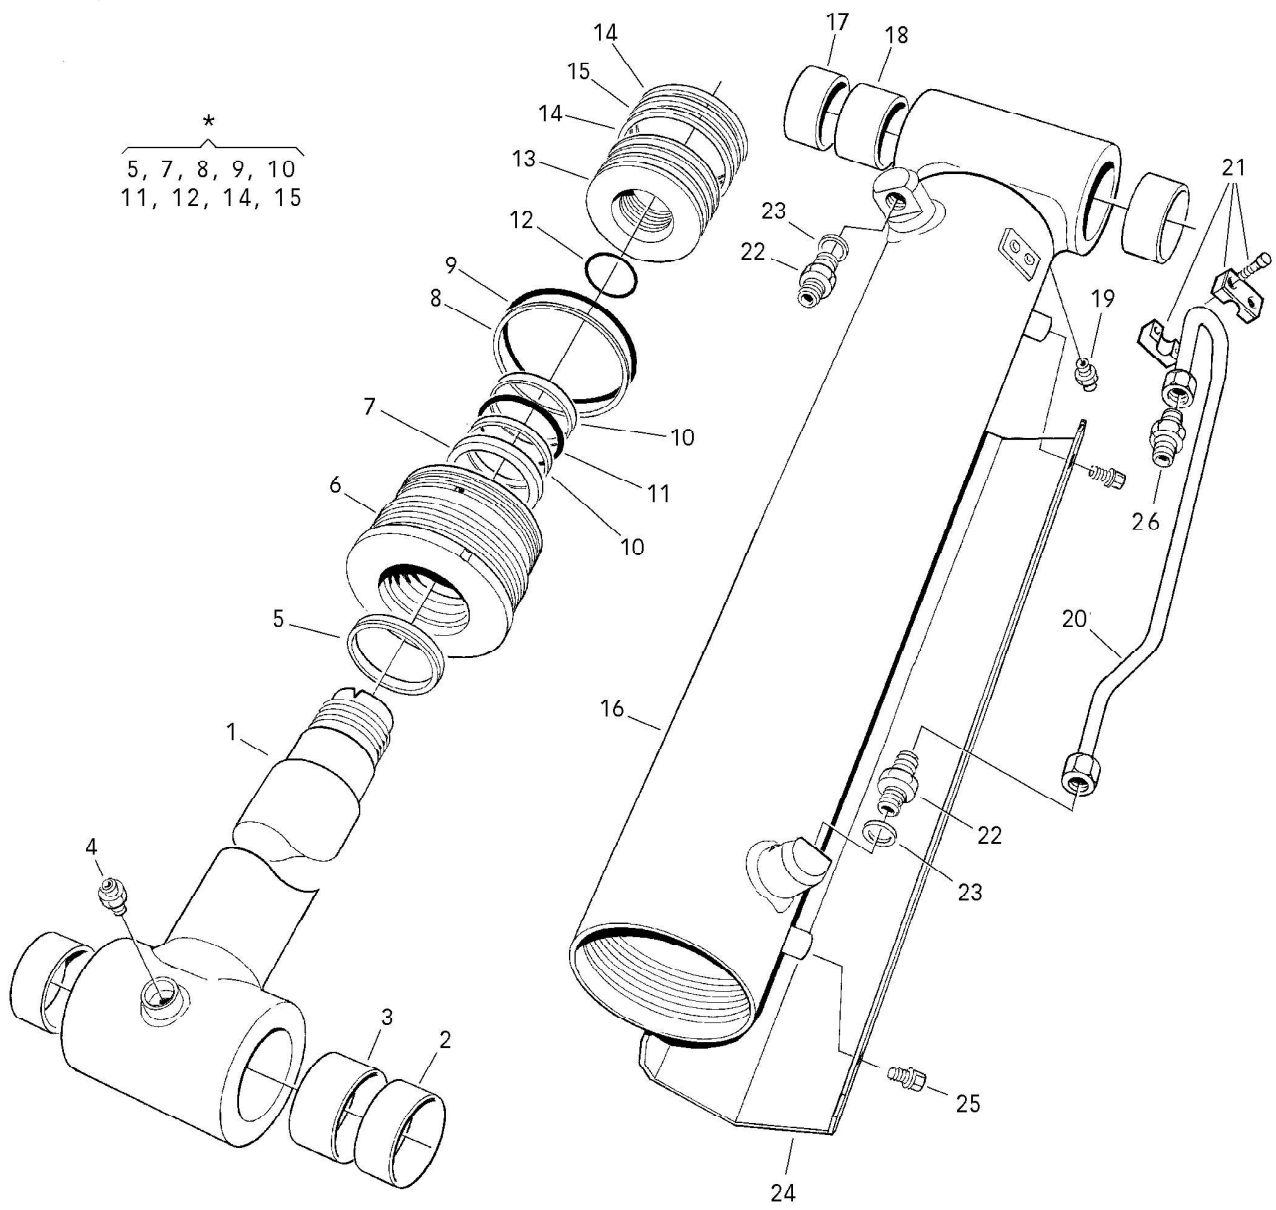

Pos	Qty	Part No.	Description	Class Note
	1	4691343	Cylinder compl.	Ø 125/70 - 514
1	1	4663398	•Piston rod	
2	2	9602160	••Bushing	
3	1	4664238	••Spacer	
4	1	4899861	•Lubricating nipple	
6	1	4663400	•Top nut	
13	1	4663457	•Piston	
16	1	4690412	•Cylinder	
17	2	9602160	•Bushing	
18	1	4664242	•Spacer	
19	1	4899861	•Lubricating nipple	
20	1	4656842	Oil pipe	
21	1	9985522	Clamp	Stauff 320
22	2	1516768	Hexagon nipple	R, BSP 3/4" - UNF 1.1/16"
23	2	944252	Flat gasket	
24	1	4656864	Cylinder guard	
25	4	9602208	Screw	M6SF M10 x 25
26	1	64306512	Coupling	
*	1	1525186	Seal kit