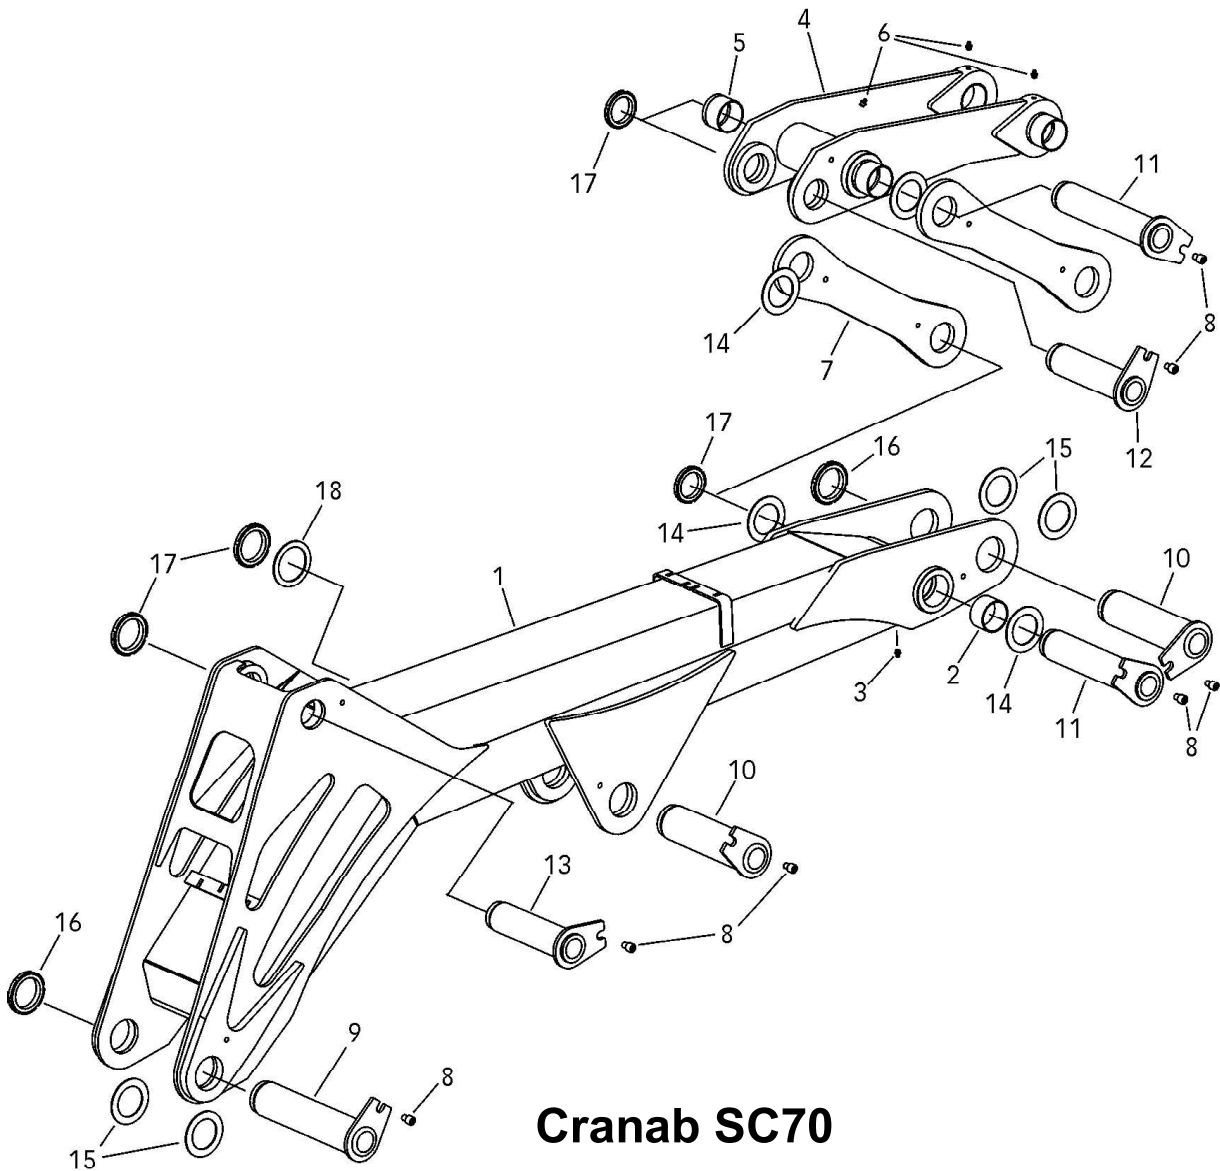

Pos	Qty	Part No.	Description	Class Note			
1	1	4652187	Housing				
2	1	4654053	•Bushing				
3	1	9602852	•Bearing		SKF 24028CC		
4	1	4572831	•Spacer				
5	1	9602810	•Retainer ring		SgH 210		
6	2	4641046	•Glide pad				
8	4	9601244	Tubular pin		5.4 x 14		
9	2	4576705	Piston				
10	4	949445	Bolt	S	MC6S	16	60 *12.9 OBH
11	4	61450167	Flat gasket				
15	4	4551711	Flange				
16	24	4879527	Bolt	S	MC6S	12	50 *12.9 OBH
17	24	955897	Washer	S	BRB	13,0 X 24 X 2	
19	4	4551737	Lock ring				
20	1	9602801	Retainer ring		SgA 140		
21	1	4657971	Cover				
23	8	955271	Bolt	S	M6S	6	16 8.8
24	1	9988165	Plug		R 3/8"		
25	1	9988181	Plug		R 3/4"		
26	2	4899861	Lubricating nipple				
27	1	1000066	Filter plug				
28	1	4879438	Sight glass				
*	1	1525120	Seal kit				

Pos	Qty	Part No.	Description	Class Note
1	2	4652113	Rack	
2	4	4658936	Cylinder	

Pos	Qty	Part No.	Description	Class Note
1	2	4691286	Rack	
2	2	4691270	Cylinder	

Pos	Qty	Part No.	Description	Class Note
1	4	9604227	Elbow adaptor	R 3/8"-UNF 3/4"
2	2	9610221	T- fitting	UNF 3/4"
3	4	4670621	Hose	c-c 570 mm
4	2	9610174	Transition fitting	BSP 1/2"-UNF 3/4"

Pos	Qty	Part No.	Description	Class Note
1	4	9604227	Elbow adaptor	R 3/8"-UNF 3/4"
2	2	9610221	T- fitting	UNF 3/4"
3	4	4671961	Hose	c-c 720 mm
4	2	9610108	Hexagon nipple	

Pos	Qty	Part No.	Description	Class Note
1	1	4691271	Crane Pillar	830 mm
2	2	4879628	•Bushing	WB802 7580
3	1	4899861	•Lubricating nipple	
4	1	9610159	•Plug	
5	1	4656935	Pivot pin	
6	1	9602208	Screw	M6SF M10 x 25
7	1	9602224	Nut	KM 14