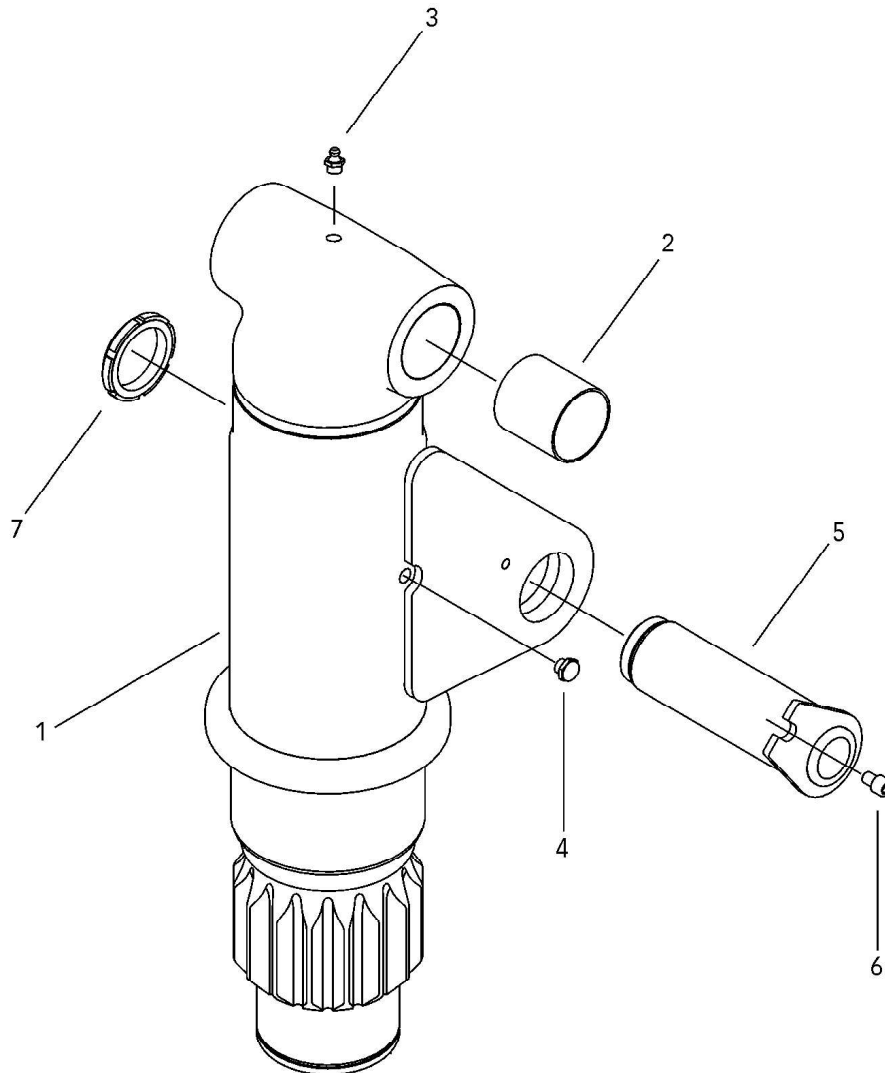

Pos	Qty	Part No.	Description	Class Note
1	2	4652113	Rack	
2	4	4658936	Cylinder	

Pos	Qty	Part No.	Description	Class Note
1	2	4691286	Rack	
2	2	4691270	Cylinder	

Pos	Qty	Part No.	Description	Class Note
1	4	9604227	Elbow adaptor	R 3/8"-UNF 3/4"
2	2	9610221	T- fitting	UNF 3/4"
3	4	4670621	Hose	c-c 570 mm
4	2	9610174	Transition fitting	BSP 1/2"-UNF 3/4"

Pos	Qty	Part No.	Description	Class Note
1	4	9604227	Elbow adaptor	R 3/8"-UNF 3/4"
2	2	9610221	T- fitting	UNF 3/4"
3	4	4671961	Hose	c-c 720 mm
4	2	9610108	Hexagon nipple	

Pos	Qty	Part No.	Description	Class Note
1	1	4691271	Crane Pillar	830 mm
2	2	4879628	•Bushing	WB802 7580
3	1	4899861	•Lubricating nipple	
4	1	9610159	•Plug	
5	1	4656935	Pivot pin	
6	1	9602208	Screw	M6SF M10 x 25
7	1	9602224	Nut	KM 14

Cranab SC70

Pos	Qty	Part No.	Description	Class Note
1	1	4692152	Main boom	
2	2	9602135	•Bushing	WB 802 WF 6540
3	1	489861	•Grease nipple	AHKR 1/8
4	1	4655090	Link	
5	4	9602135	•Bushing	WB 802 WF 6540
6	3	489861	•Grease nipple	AHKR 1/8
7	2	4655436	Link	
8	7	9610053	Screw	MC6S M12x16
9	1	4690882	Pivot pin	
10	2	4571801	Pivot pin	
11	2	4655447	Pivot pin	
12	1	4628195	Pivot pin	
13	1	4605136	Pivot pin	
14	4	9610202	Washer	
15	4	9610103	Washer	80/120x2.5
16	3	9602224	Nut	KM 14
17	4	9602232	Nut	KM 12
18	1	4691225	Washer	