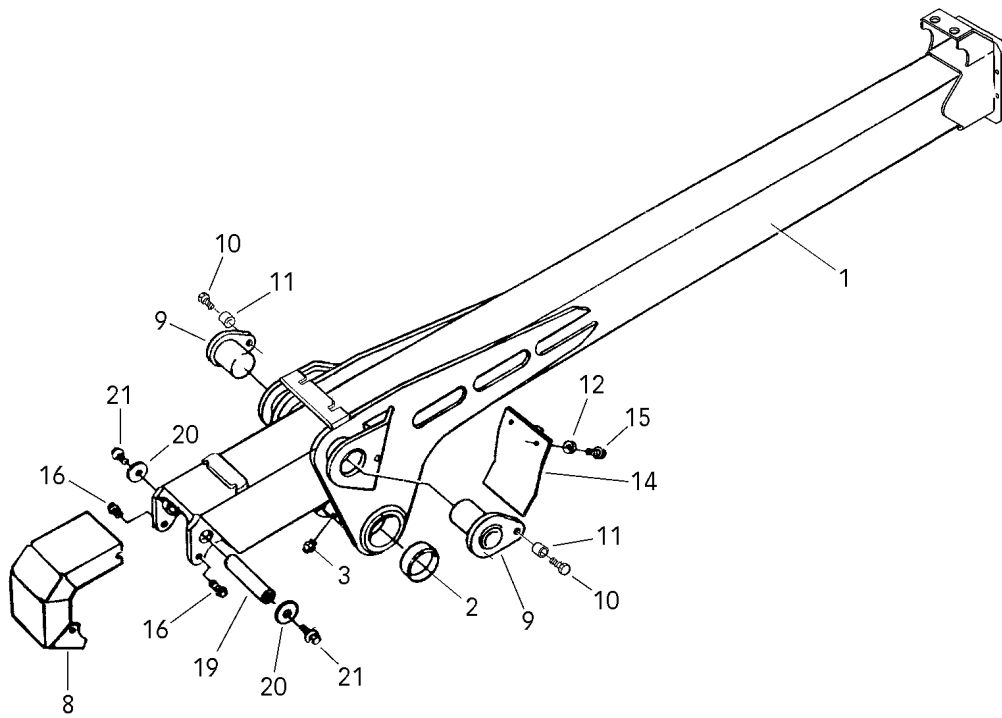

CYLINDER

CYLINDER

CYLINDER

CYLINDER

1	1	CYLINDER	CYLINDER	100/63	4702664
2	1	TÄTNINGSSATS	SEAL KIT		1525180
Pos Fig	Ant Qty	Benämning	Description	Dimension	Art. nr Part. nr

Pos	Qty	Part No.	Description	Class	Note
1	1	4785466	Welding plate		
2	9	9608583	Screw		MVBF M8x40
3	9	9603433	Nut		M8 Locking
4	6	4634829	Clamp		
5	1	4671058	Hose		
6	6	9610108	Hexagon nipple		
7	2	955274	Bolt	S	M6S 6 25 *8.8 FZB
8	1	4641253	Washer		
9	2	4899143	Hexagon nipple		
10	2	493908	Flat gasket		
11	1	9610132	Valve		
12	2	4665900	Oil pipe		
13	2	4570570	Clamp		
14	2	9602216	Screw		M8x30
15	3	4665914	Oil pipe		
16	1	4665929	Oil pipe		
17	1	4665930	Oil pipe		
18	3	4665942	Oil pipe		
19	1	4671023	Hose		
20	10	1516766	Hexagon nipple		BSP 1/2"-UNF 7/8"
21	1	4623436	Cylinder compl.		

Pos	Qty	Part No.	Description	Class	Note
1	1	4645838	Outer boom		
2	5	9960635	•Bushing		
3	1	9906185	•Grease nipple		AHKR 1/8"
8	1	4631196	Protection		
9	2	4645815	Pin		
10	3	9603603	Screw		M6SF M12x20
11	3	4534166	Spacer		
12	2	9602372	Washer		10.3x16.6x2.3 Nord-Lock
14	1	4635728	Guard		Specma 317
15	2	9924191	Screw		
16	2	9922466	Screw		MC6S M10x16
19	1	4631021	Pin		Ø25 1=110
20	2	9602267	Washer		SRKB 9x35x3
21	2	9602925	Screw		