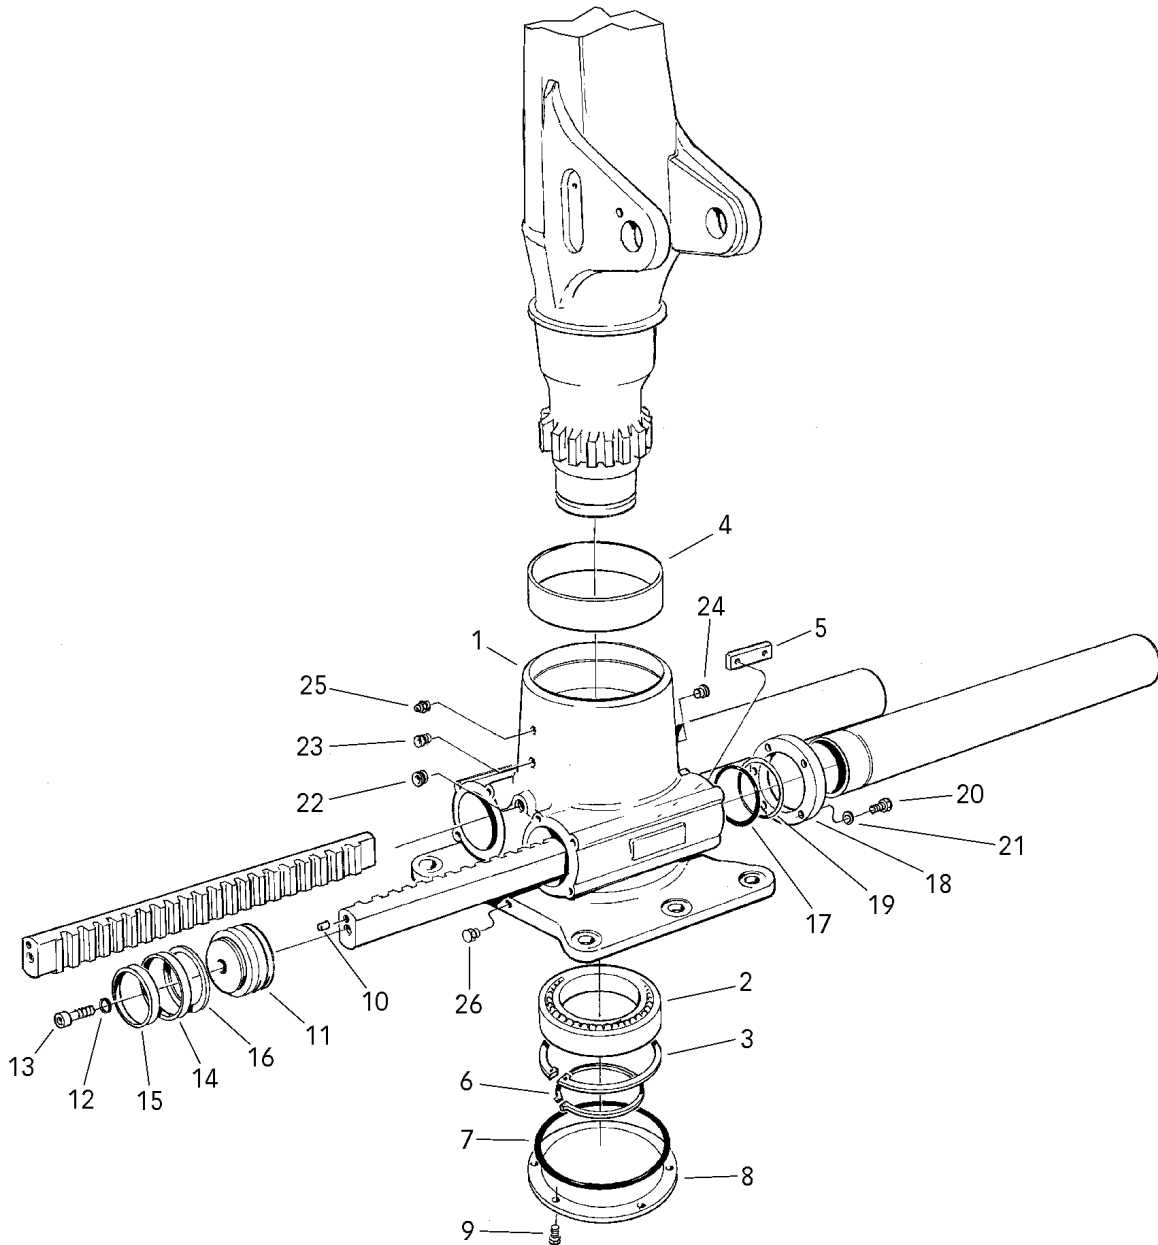

Spare Parts List

Cranab SC45

2004-11-04
Rev 1

Changes of hydraulic cylinders Cranab CRF3-SL and CRF4-SL

Lift cylinder

To boom nr 36735 is lift cylinder complete part number 4623452
with seal kit 1525149

From boom nr 36736 is lift cylinder complete part number 4690905
with seal kit 1525180

Note

Complete cylinders are exchangeable with each other but not separate parts. When ordering parts is it good to give both boom number and cylinder number to get correct spare parts.

Outer boom cylinder

To boom nr 36877 is outer boom cylinder complete part number
4623436 with seal kit 1525139

From boom nr 36878 is outer boom cylinder complete part number
4690910 with seal kit 1525183

Note

Complete cylinders are exchangeable with each other but not separate parts. When ordering parts is it good to give both boom number and cylinder number to get correct spare parts.

Pos	Qty	Part No.	Description	Class	Note
1	1	4626524	Slewing motor housing		
2	1	9981071	•Bearing		23120 CC
3	1	9981632	•Retainer ring		
4	1	9610041	•Bushing		
5	2	4623002	•Slide block		
6	1	914492	Retainer ring		
7	1	4562747	Gasket		
8	1	4551729	Cap		
9	8	9602011	Screw		M6SF M6 x 12
10	4	9601244	Tubular pin		5.4 x 14
11	4	4626451	Piston		
12	4	949445	Bolt	S	MC6S 16 60 *12.9 OBH
13	4	949445	Bolt	S	MC6S 16 60 *12.9 OBH
14	4				*Kit*
15	4				*Kit*
16	4				*Kit*
17	4				*Kit*
18	4	4626460	Flange washer		
19	4	4626478	Lock wire		
20	20	4879527	Bolt	S	MC6S 12 50 *12.9 OBH
21	20	955897	Washer	S	BRB 13,0 X 24 X 2
22	1	4879438	Sight glass		
23	1	1000066	Filter plug		
24	1	9988181	Plug		R 3/4"
25	1	4899861	Lubricating nipple		
26	1	9988165	Plug		R 3/8"
*	1	1525154	Seal kit		