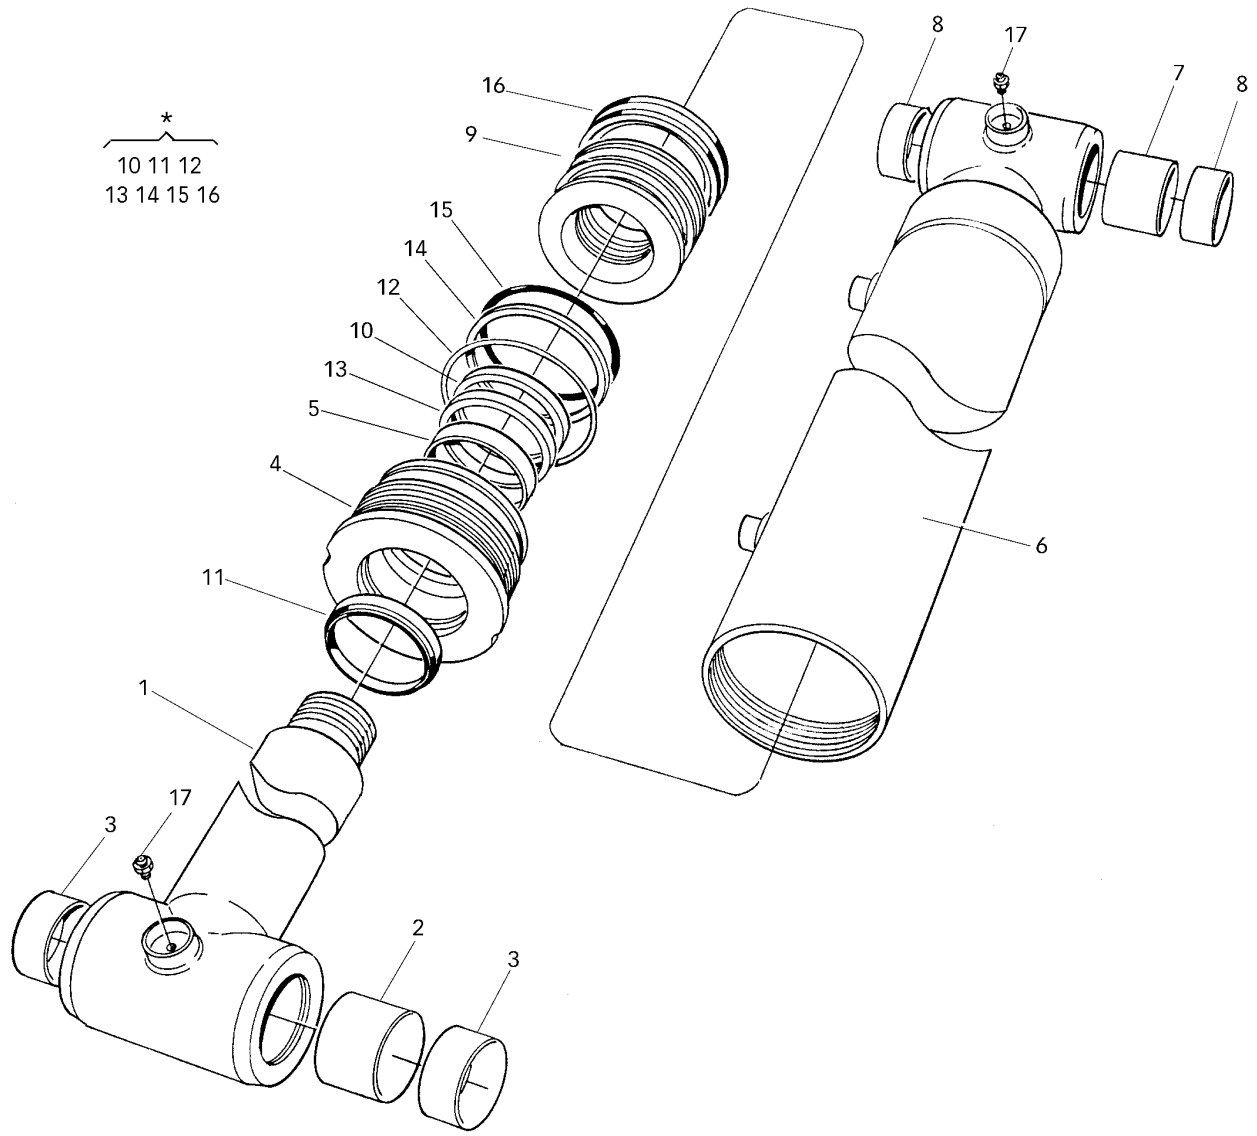

Pos	Qty	Part No.	Description	Class	Note
1	1	4690534	Crane Pillar		700 mm
2	2	9960635	•Bushing		
3	1	9906193	•Grease nipple		
4	1	9610159	Plug		
5	1	4631064	Pivot pin		
6	1	9602194	Screw		
7	1	4534166	Spacer		
8	1	9610090	Nut		

SLANGSATS 210°

HOSE KIT 210°

SLANGSATS 210°**HOSE KIT 210°**

1	1	HYDRAULSLANG	HYDRAULIC HOSE	2 3/8" 480	1060957
2	4	ADAPTER	ADAPTER		1060756
3	2	ADAPTER	ADAPTER		1060744
Pos Fig	Ant Qty	Benämning	Description	Dimension	Art. nr Part. nr

Pos	Qty	Part No.	Description	Class	Note
1	1	4653207	Main boom		
2	2	9610101	•Bushing		
3	2	9906185	•Grease nipple		AHKR 1/8"
4	1	4645562	Link		
5	4	9907921	•Grease nipple		MG
6	4	9610102	•Bushing		
7	2	4652888	Link		
8	2	9610092	Nut		
9	6	9610090	Nut		
10	2	5652895	Spacer		
11	7	9610053	Screw		MC6S M12x16
12	2	4631064	Pivot pin		
13	3	4626591	Pivot pin		
14	2	4652875	Pivot pin		
15	2	9610104	Washer	S	52/78X2

Pos	Qty	Part No.	Description	Class	Note
1	1	4645838	Outer boom		
2	5	9960635	•Bushing		
3	1	9906185	•Grease nipple		AHKR 1/8"
8	1	4631196	Protection		
9	2	4645815	Pin		
10	3	9603603	Screw		M6SF M12x20
11	3	4534166	Spacer		
12	2	9602372	Washer		10.3x16.6x2.3 Nord-Lock
14	1	4635728	Guard		Specma 317
15	2	9924191	Screw		
16	2	9922466	Screw		MC6S M10x16
19	1	4631021	Pin		Ø25 1=110
20	2	9602267	Washer		SRKB 9x35x3
21	2	9602925	Screw		