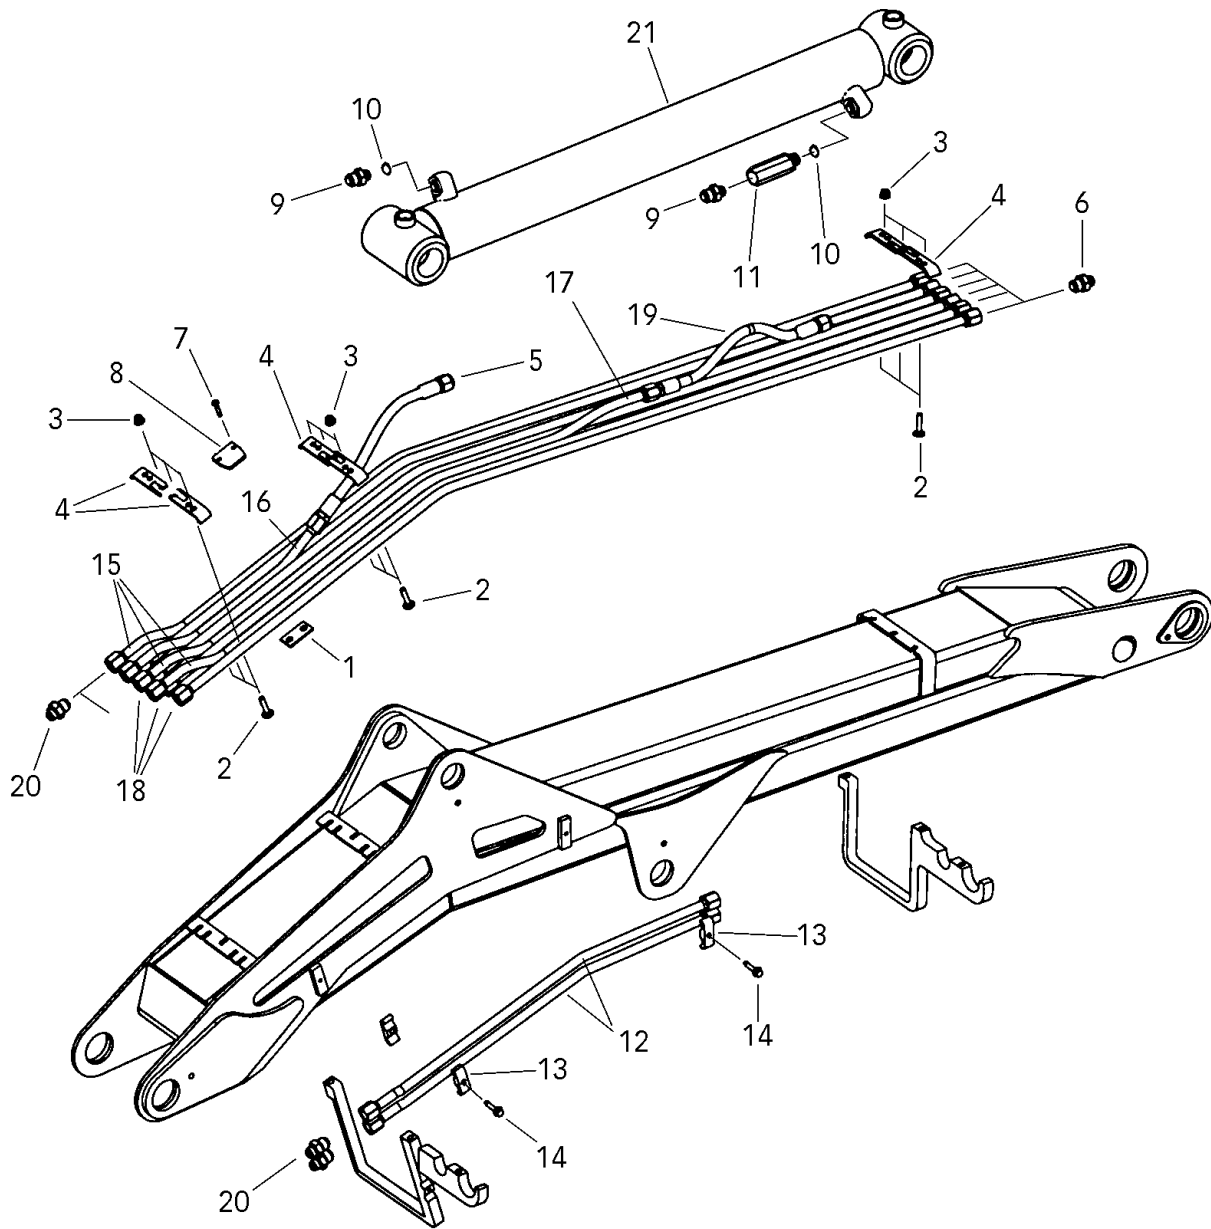

Pos	Qty	Part No.	Description	Class	Note
1	1	4653207	Main boom		
2	2	9610101	•Bushing		
3	2	9906185	•Grease nipple		AHKR 1/8"
4	1	4645562	Link		
5	4	9907921	•Grease nipple		MG
6	4	9610102	•Bushing		
7	2	4652888	Link		
8	2	9610092	Nut		
9	6	9610090	Nut		
10	2	5652895	Spacer		
11	7	9610053	Screw		MC6S M12x16
12	2	4631064	Pivot pin		
13	3	4626591	Pivot pin		
14	2	4652875	Pivot pin		
15	2	9610104	Washer	S	52/78X2

CYLINDER

CYLINDER

CYLINDER

CYLINDER

1	1	CYLINDER	CYLINDER	100/63	4702664
2	1	TÄTNINGSSATS	SEAL KIT		1525180
Pos Fig	Ant Qty	Benämning	Description	Dimension	Art. nr Part. nr

Pos	Qty	Part No.	Description	Class	Note
1	1	4785466	Welding plate		
2	9	9608583	Screw		MVBF M8x40
3	9	9603433	Nut		M8 Locking
4	6	4634829	Clamp		
5	1	4671058	Hose		
6	6	9610108	Hexagon nipple		
7	2	955274	Bolt	S	M6S 6 25 *8.8 FZB
8	1	4641253	Washer		
9	2	4899143	Hexagon nipple		
10	2	493908	Flat gasket		
11	1	9610132	Valve		
12	2	4665900	Oil pipe		
13	2	4570570	Clamp		
14	2	9602216	Screw		M8x30
15	3	4665914	Oil pipe		
16	1	4665929	Oil pipe		
17	1	4665930	Oil pipe		
18	3	4665942	Oil pipe		
19	1	4671023	Hose		
20	10	1516766	Hexagon nipple		BSP 1/2"-UNF 7/8"
21	1	4623436	Cylinder compl.		

Pos	Qty	Part No.	Description	Class	Note
1	1	4645838	Outer boom		
2	5	9960635	•Bushing		
3	1	9906185	•Grease nipple		AHKR 1/8"
8	1	4631196	Protection		
9	2	4645815	Pin		
10	3	9603603	Screw		M6SF M12x20
11	3	4534166	Spacer		
12	2	9602372	Washer		10.3x16.6x2.3 Nord-Lock
14	1	4635728	Guard		Specma 317
15	2	9924191	Screw		
16	2	9922466	Screw		MC6S M10x16
19	1	4631021	Pin		Ø25 1=110
20	2	9602267	Washer		SRKB 9x35x3
21	2	9602925	Screw		