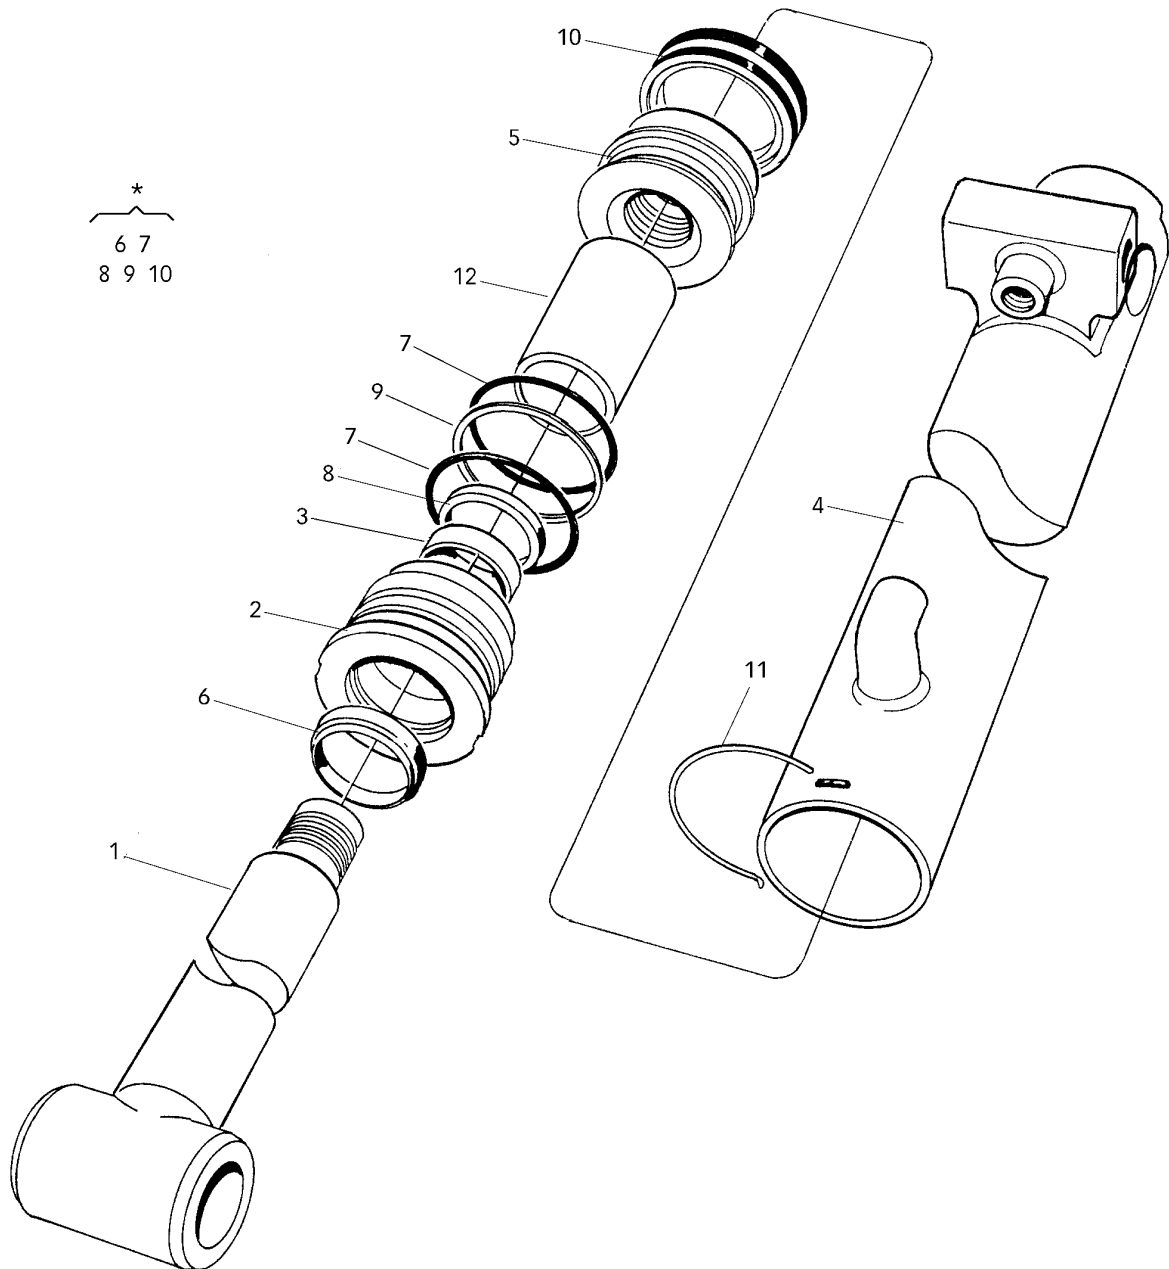

Pos	Qty	Part No.	Description	Class	Note
	1	4643226	Cylinder compl.		
1	1	4624408	•Piston rod		
2	1	4620313	•Cylinder head		
3	1	9914986	••Guide ring		40/15 wico
4	1	4624416	•Cylinder		
5	1	4620330	•Piston		
11	1	4620348	•Lock ring		
12	1	4643405	•Spacer		
*	0	1525142	Seal kit