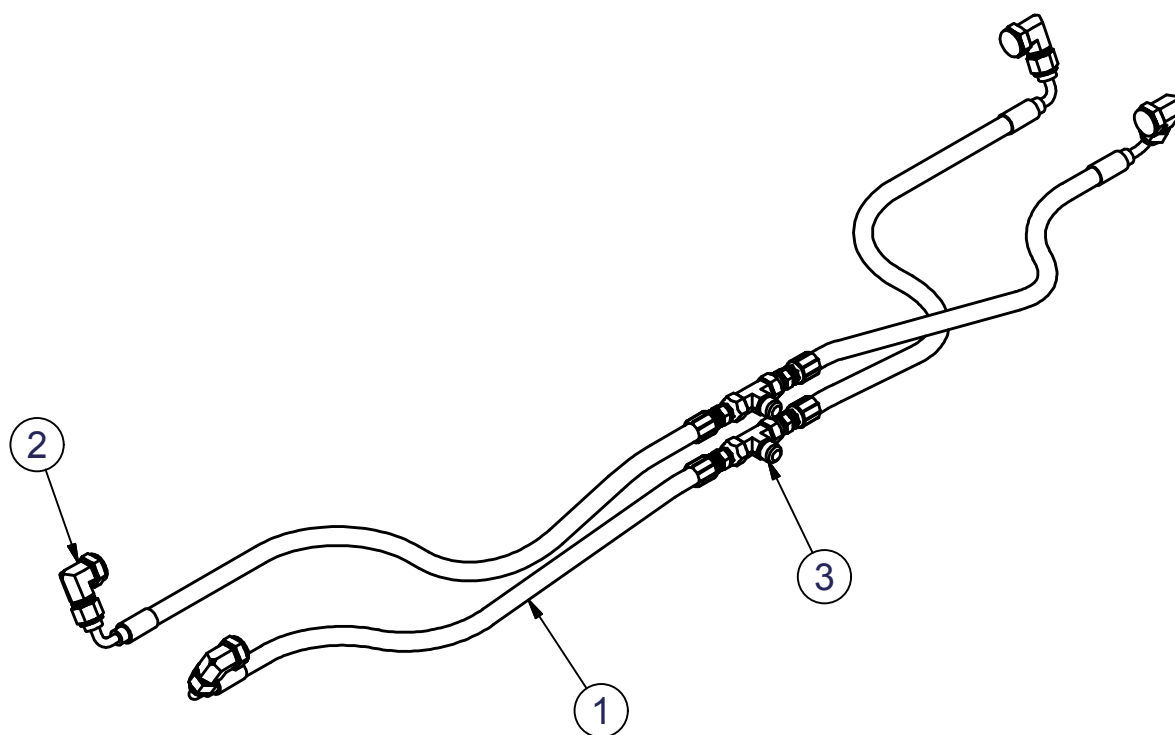

SLANGSATS 210°

HOSE KIT 210°

SLANGSATS 210°

HOSE KIT 210°

1	1	HYDRAULSLANG	HYDRAULIC HOSE	2 3/8" 480	1060957
2	4	ADAPTER	ADAPTER		1060756
3	2	ADAPTER	ADAPTER		1060744
Pos Fig	Ant Qty	Benämning	Description	Dimension	Art. nr Part. nr