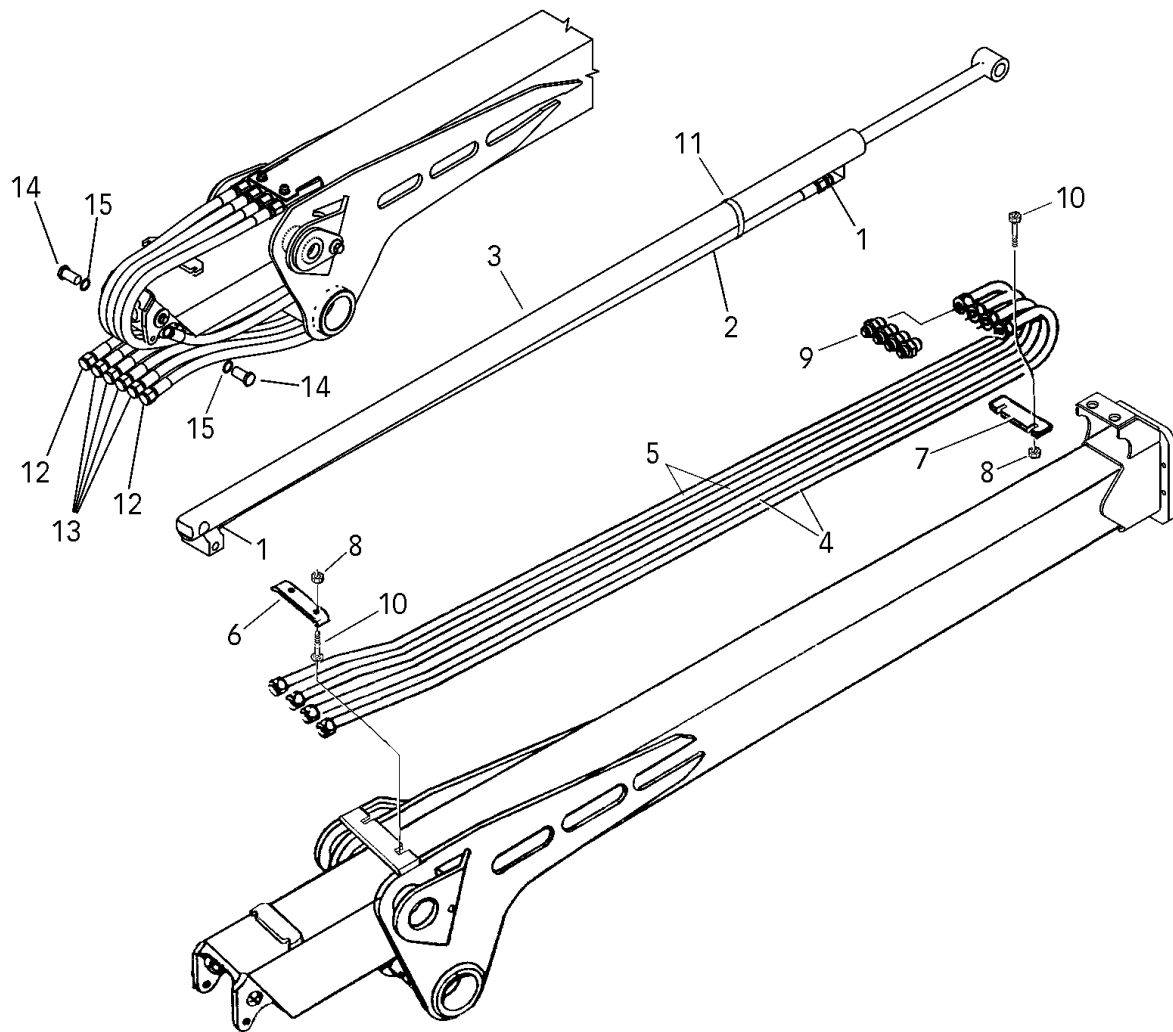

Pos	Qty	Part No.	Description	Class	Note
1	2	9603727	Hexagon nipple		BSP 3/8"-UNF 3/4"
2	1	4671881	Hose		
3	1	4623444	Telescopic cylinder		
4	1	4631251	Oil pipe		
5	2	4631277	Oil pipe		
6	1	4631145	Clamp		
7	1	4631153	Clamp		
8	6	9603433	Nut		M8 Locking
9	4	9610174	Transition fitting		BSP 1/2"-UNF 3/4"
10	4	9610113	Bolt	S	MVBF 4.6 M8X35
11	2	9610133	Clamp		ABA Ø 55-65
12	2	4671902	Hose		
13	4	4671911	Hose		
14	2	9610109	Hollow screw		
15	2	9939342	Bonded steel-rubber seal		Tredo 16