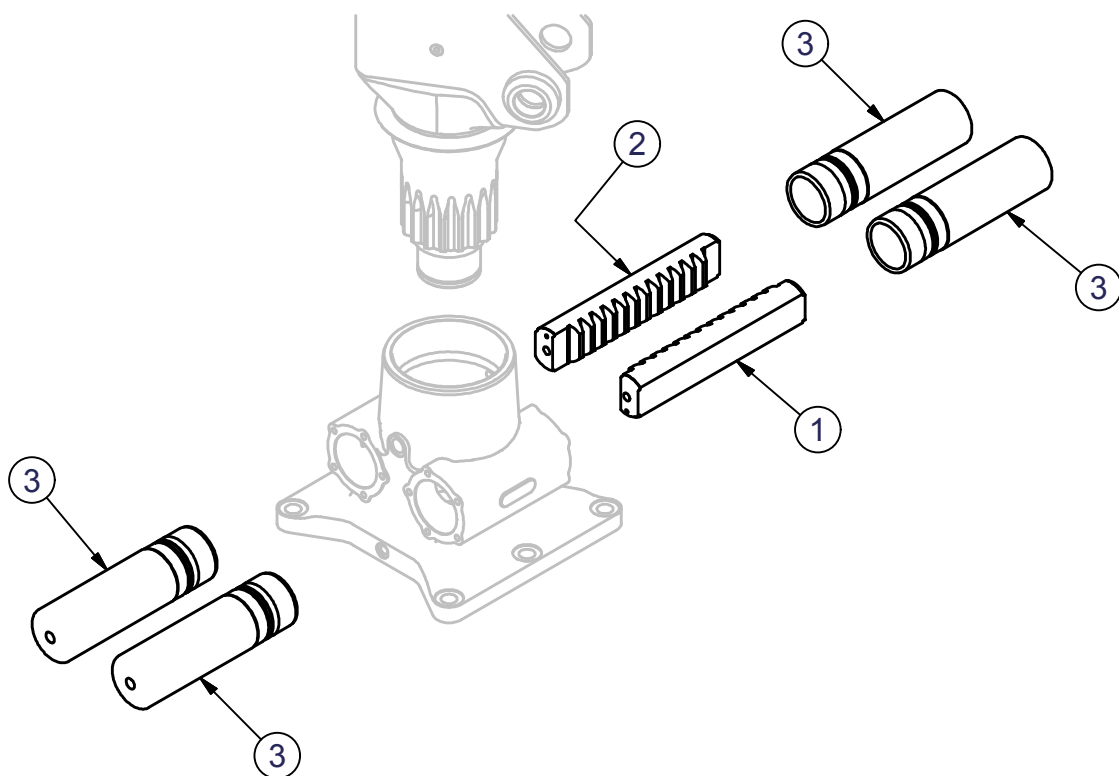

Pos	Qty	Part No.	Description	Class	Note
1	1	4623126	Rack		
2	1	4623134	Rack		
3	4	4626486	Cylinder		

SVÄNGSYSTEM

SLEW SYSTEM