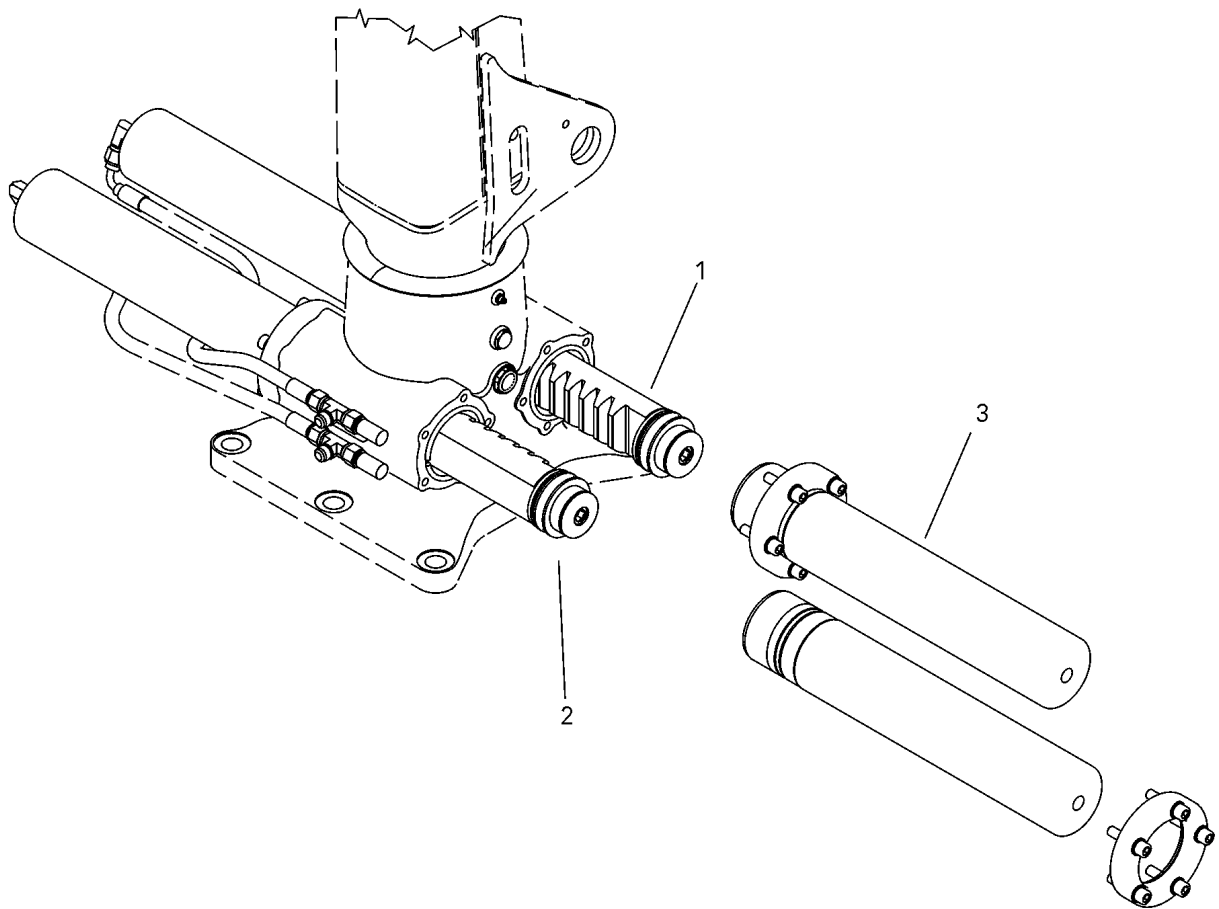

Pos	Qty	Part No.	Description	Class	Note
1	1	4633024	Rack		
2	1	4633032	Rack		
3	4	4632877	Cylinder