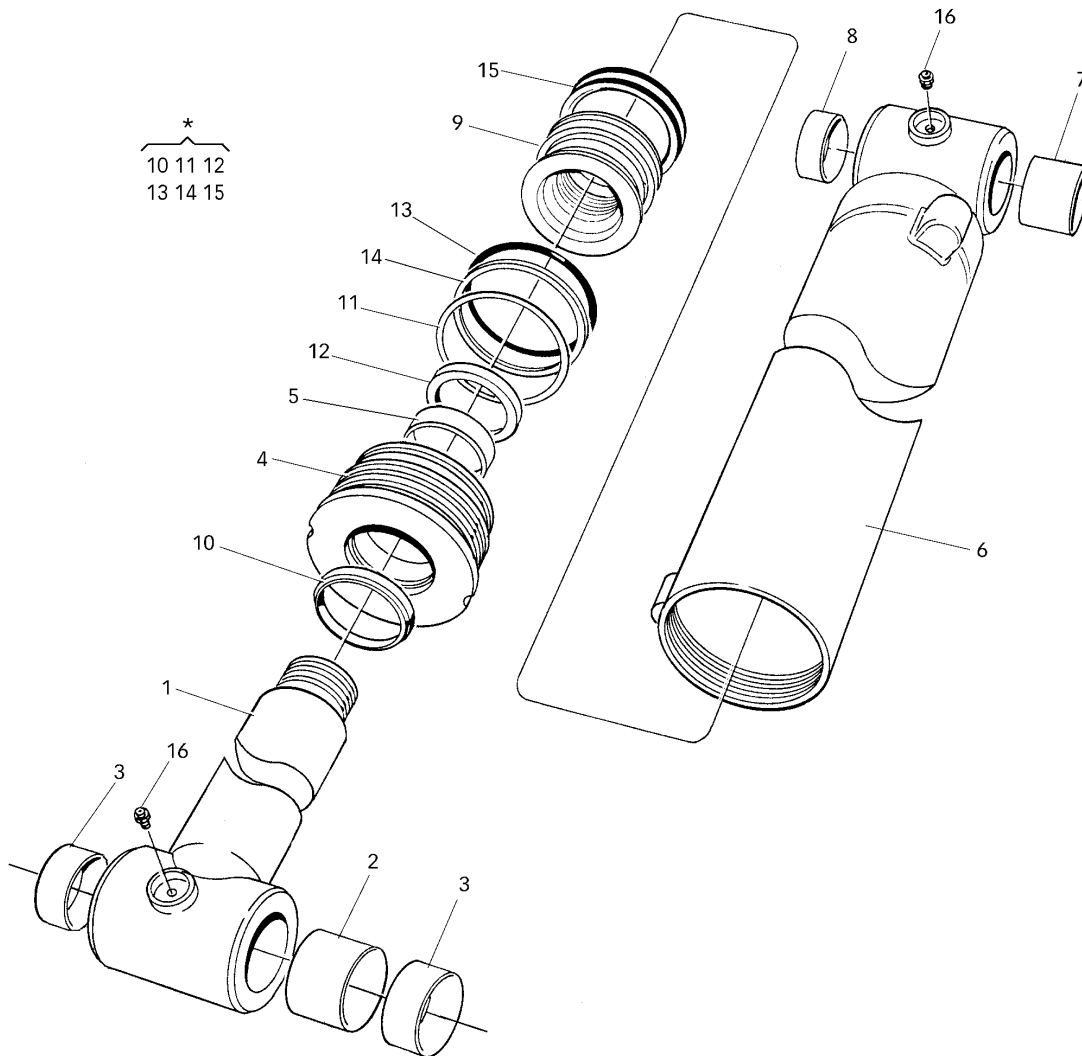

Pos	Qty	Part No.	Description	Class	Note
1	1	4653207	Main boom		
2	2	9610101	•Bushing		
3	2	9906185	•Grease nipple		AHKR 1/8"
4	1	4645562	Link		
5	4	9907921	•Grease nipple		MG
6	4	9610102	•Bushing		
7	2	4652888	Link		
8	2	9610092	Nut		
9	6	9610090	Nut		
10	2	5652895	Spacer		
11	7	9610053	Screw		MC6S M12x16
12	2	4631064	Pivot pin		
13	3	4626591	Pivot pin		
14	2	4652875	Pivot pin		
15	2	9610104	Washer	S	52/78X2

CYLINDER

CYLINDER

CYLINDER

CYLINDER

1	1	CYLINDER	CYLINDER	100/63	4702664
2	1	TÄTNINGSSATS	SEAL KIT		1525180
Pos Fig	Ant Qty	Benämning	Description	Dimension	Art. nr Part. nr

Pos	Qty	Part No.	Description	Class	Note
1	1	4785466	Welding plate		
2	9	9608583	Screw		MVBF M8x40
3	9	9603433	Nut		M8 Locking
4	6	4634829	Clamp		
5	1	4671058	Hose		
6	6	9610108	Hexagon nipple		
7	2	955274	Bolt	S	M6S 6 25 *8.8 FZB
8	1	4641253	Washer		
9	2	4899143	Hexagon nipple		
10	2	493908	Flat gasket		
11	1	9610132	Valve		
12	2	4665900	Oil pipe		
13	2	4570570	Clamp		
14	2	9602216	Screw		M8x30
15	3	4665914	Oil pipe		
16	1	4665929	Oil pipe		
17	1	4665930	Oil pipe		
18	3	4665942	Oil pipe		
19	1	4671023	Hose		
20	10	1516766	Hexagon nipple		BSP 1/2"-UNF 7/8"
21	1	4623436	Cylinder compl.		

Pos	Qty	Part No.	Description	Class	Note
1	1	4645838	Outer boom		
2	5	9960635	•Bushing		
3	1	9906185	•Grease nipple		AHKR 1/8"
8	1	4631196	Protection		
9	2	4645815	Pin		
10	3	9603603	Screw		M6SF M12x20
11	3	4534166	Spacer		
12	2	9602372	Washer		10.3x16.6x2.3 Nord-Lock
14	1	4635728	Guard		Specma 317
15	2	9924191	Screw		
16	2	9922466	Screw		MC6S M10x16
19	1	4631021	Pin		Ø25 1=110
20	2	9602267	Washer		SRKB 9x35x3
21	2	9602925	Screw		