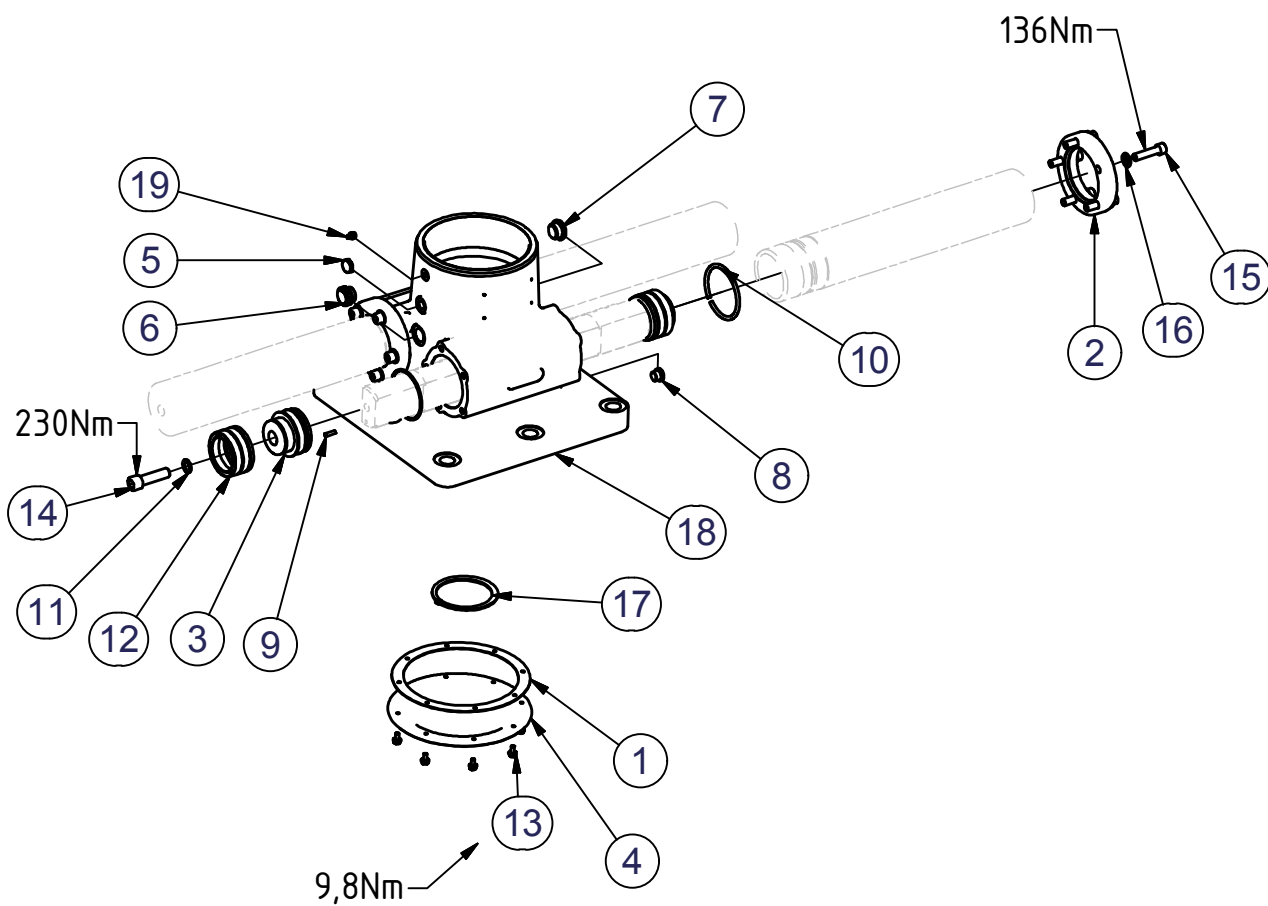

HUSMODUL

HOUSING

Olje volym:3,1L

Oli volume:3,1L

HUSMODUL

HOUSING

1	1	PACKNING	GASKET		1060736
2	4	FLÄNSBRICKA	FLANGE		1060739
3	4	KOLV	PISTON		1060734
4	1	LOCK	COVER		1060735
5	1	FILTERPROPP	FILTER PLUG		1060740
6	1	NIVÅGLAS	SIGHT GLAS	G3/4	1060382
7	1	PLUGG	PLUG		1060384
8	1	PLUGG	PLUG		1060385
9	4	LÅSPINNE	LOCKING PIN	ø5x14	1060376
10	4	LÅSTRÅD	LOCK RING		1060738
11	4	BR GSTB 16,4X24X2	TREDO SEAL		1060370
12	4	TÄTNINGSSATS	SEAL KIT		1060733
13	8	SKRUV	SCREW	M6SF 8.8 M6x12	1060731
14	4	SKRUV	SCREW	MC6S 12.9 M16x60	1060372
15	20	SKRUV	SCREW	MC6S 12.9 M12x50	1060732
16	20	BRICKA	WASHER	BRB 13x24x2	1060378
17	1	SPÄRRING	RETAINING RING	SGA 100x3	1060737
18	1	HUS MED BUSSNING	HOUSING		4703133
19	1	SMÖRJNIPPEL	LUBRICATE NIPPLE	AHKR 1/8	1060360
Pos Fig	Ant Qty	Benämning	Description	Dimension	Art. nr Part. nr