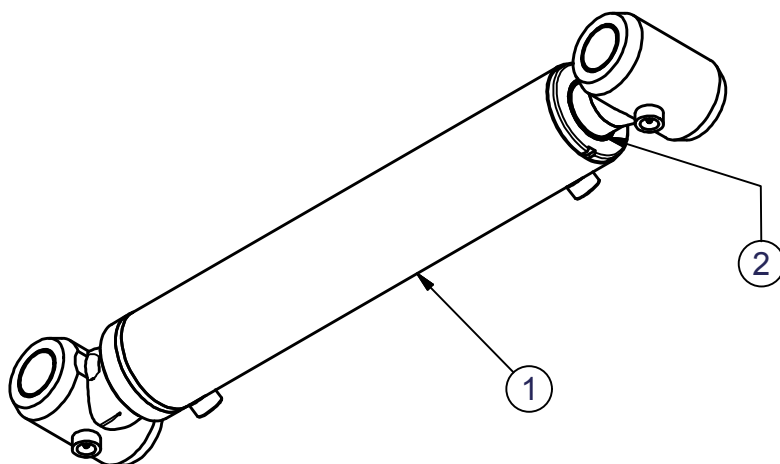

Pos	Qty	Part No.	Description	Class	Note
	1	4623452	Cylinder compl.		
1	1	4624424	•Piston rod		
2	1	4624572	••Spacer		
3	2	9610101	••Bushing		
4	1	4620194	•Top nut		
5	1	9946322	••Guide ring		
6	1	4624432	•Cylinder		
7	0	4624572	••Spacer		
8	2	9610101	••Bushing		
9	1	4620216	•Piston		
10	1	4620712	•Lock ring		RI 63/78x2.65-A
17	2	9906185	•Grease nipple		AHKR 1/8"
*	1	1525149	Seal kit		

CYLINDER

CYLINDER