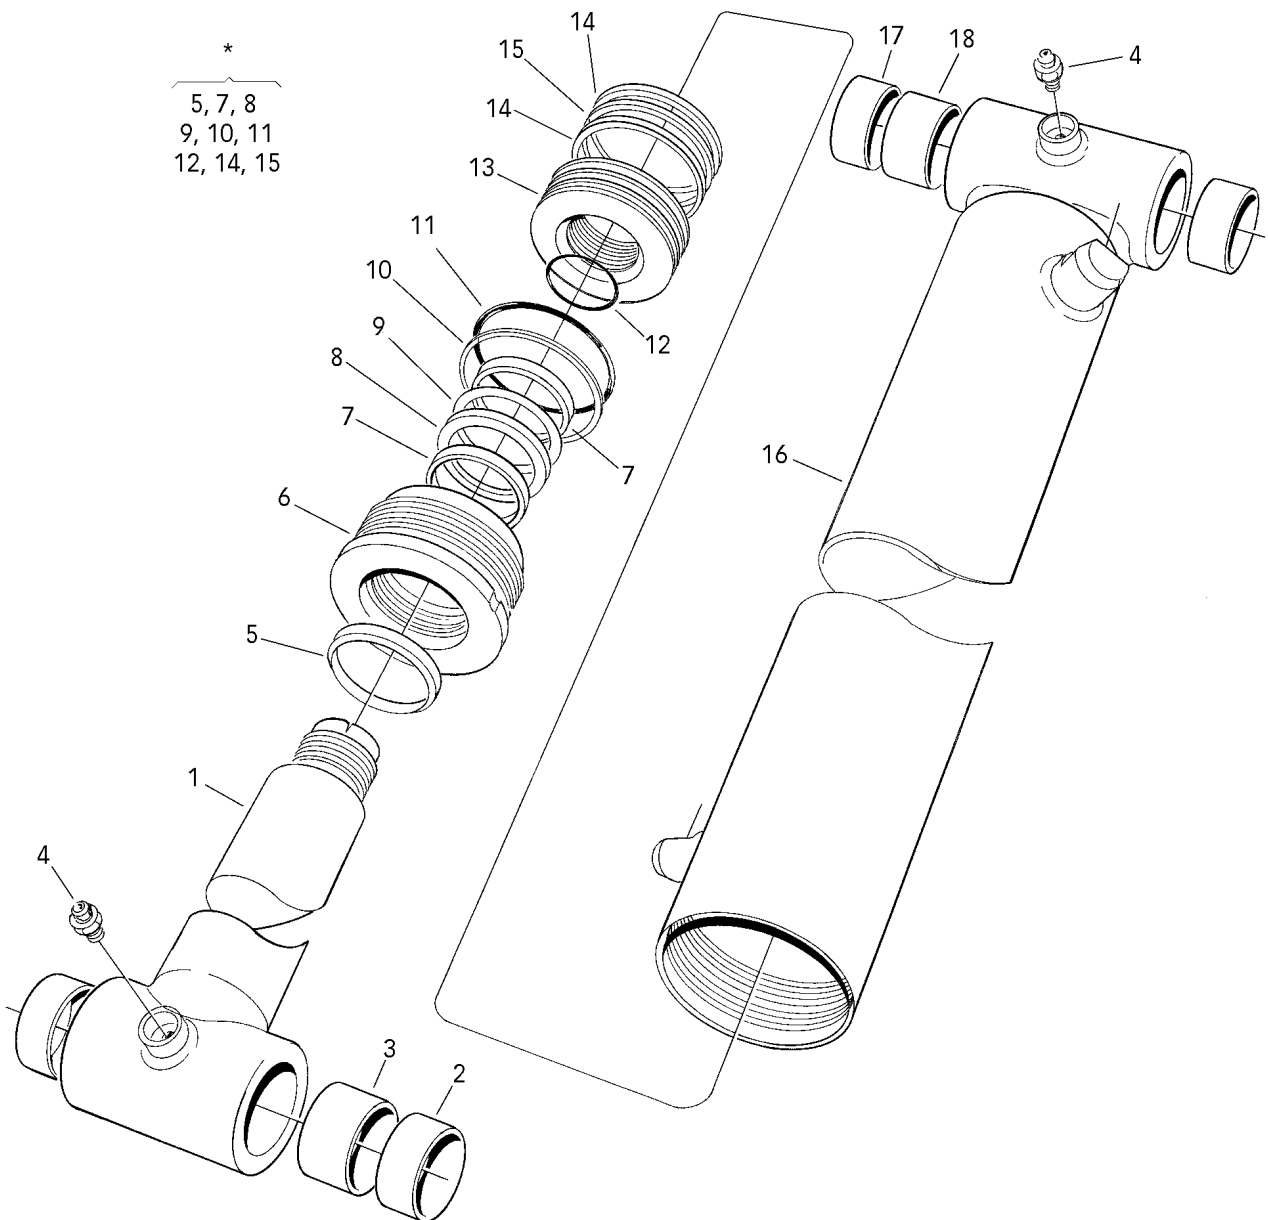

Pos	Qty	Part No.	Description	Class Note
	1	4690910	Cylinder compl.	
1	1	4690509	•Piston rod	
2	2	9610059	••Bushing	WB 802 50/40
3	1	4690505	••Spacer	
4	2	4899861	•Lubricating nipple	
6	1	4690508	•Cylinder head	
13	1	4690506	•Piston	
16	1	4690507	•Cylinder	
17	2	9610059	••Bushing	WB 802 50/40
18	1	4690504	••Spacer	
*	0	1525183	Seal kit